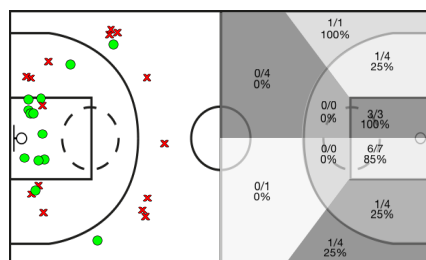

CAMPING BIANYA ROSER A vs TENEA CB ESPARREGUERA

CAMPING BIANYA ROSER A

5i	Dr	JUGADOR	Min	Pts	Tiros 2	Tiros 3	Tiros Libres	REBOTES					TAPONES		FALTAS					
								T	RD	RO	Asis...	PR	PP	Fv	Co	Mts	Cm	Re	Vi	Va
*	4	Albert Sulleva	14:52	6	3/6 50%	0/1 0%	0/0 0%	4	4	0	1	1	1	2	1	0	2	0	0/0	6
*	5	Dani Roure	31:56	12	6/8 75%	0/3 0%	0/0 0%	7	3	4	2	0	4	0	0	0	0	0	0/0	12
	6	Diego Frutos	10:49	3	0/1 0%	1/3 33%	0/0 0%	1	1	0	0	1	0	0	0	0	1	0	0/0	1
	8	Marc Palau	20:36	9	4/6 66%	0/0 0%	1/1 100%	4	3	1	1	0	1	0	0	0	1	1	0/0	11
*	9	Xavi Assalit	25:35	6	1/3 33%	1/4 25%	1/2 50%	2	2	0	6	2	3	0	0	0	5	6	0/0	8
*	11	Roger Abello	22:31	4	1/1 100%	0/1 0%	2/2 100%	2	2	0	1	0	2	0	0	0	3	4	0/0	5
*	12	Manu Gomez	11:03	2	1/3 33%	0/0 0%	0/0 0%	1	0	1	0	0	0	0	0	0	2	0	0/0	-1
	13	Pol Huertas	07:19	3	0/0 0%	1/2 50%	0/0 0%	1	1	0	1	2	0	0	0	0	1	0	0/0	5
	15	Albert Auge	04:36	0	0/0 0%	0/0 0%	0/0 0%	1	1	0	0	0	0	0	0	0	1	0	0/0	0
	17	Joan Gavalda	18:18	7	0/2 0%	1/5 20%	4/4 100%	0	0	0	0	1	1	0	0	0	2	2	0/0	1
	30	Ben Palmer	12:09	4	2/3 66%	0/0 0%	0/0 0%	4	3	1	0	0	0	0	0	0	2	0	0/0	5
	91	Sergi Tubert	20:16	4	1/4 25%	0/0 0%	2/4 50%	2	0	2	1	0	2	0	0	0	1	4	0/0	3
		CBR	200:00	0	0/0 0%	0/0 0%	0/0 0%	0	0	0	0	0	0	0	0	0	0	0	0/0	0
			200:00	60	19/37 51%	4/19 21%	10/13 76%	29	20	9	13	7	14	2	1	0	21	17	0/0	56

TENEA CB ESPARREGUERA