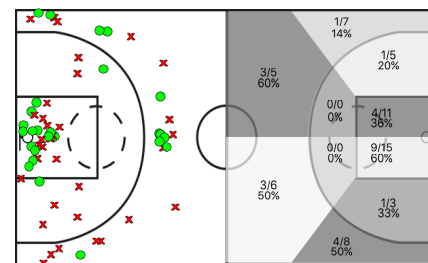

Ploms							REBOTES					TAPONES			FALTAS					
5i	Dr	JUGADOR	Min	Pts	Tiros 2	Tiros 3	Tiros Libres	T	RD	RO	Asis...	PR	PP	Fv	Co	Mts	Cm	Re	Vi	Va
*	5	Ramon Descarrega	23:06	8	2/3 66%	0/2 0%	4/5 80%	4	3	1	0	0	0	0	0	0	3	2	0/0	7
*	6	Jr Martin	30:11	14	6/13 46%	0/3 0%	2/3 66%	6	1	5	1	1	3	1	1	0	2	3	0/0	9
	7	Victor Menendez	26:49	6	0/4 0%	2/4 50%	0/1 0%	4	4	0	1	1	3	0	0	0	4	1	0/0	-1
	8	Aitor Martinez	15:58	3	0/1 0%	1/3 33%	0/0 0%	1	1	0	1	0	0	0	0	0	0	2	0/0	4
	9	Pau Llorach	09:27	2	1/1 100%	0/0 0%	0/0 0%	1	1	0	0	0	2	0	0	0	0	1	0/0	2
	10	Sergi Munane	10:53	1	0/1 0%	0/0 0%	1/2 50%	0	0	0	0	0	0	0	0	0	0	1	0/0	0
*	13	Joel Gomis	12:38	0	0/1 0%	0/1 0%	0/0 0%	4	2	2	0	0	0	0	0	0	0	2	0/0	4
	14	Lluis Gonzalez	13:05	4	2/4 50%	0/0 0%	0/0 0%	3	3	0	0	0	3	1	0	0	2	0	0/0	1
*	16	Oriol Penas	31:04	3	0/2 0%	1/3 33%	0/0 0%	4	3	1	1	2	1	0	0	0	2	0	0/0	3
*	18	Xavi Costa	26:49	4	2/7 28%	0/0 0%	0/2 0%	7	7	0	0	1	2	2	0	0	1	4	0/0	8
	23	Ezequiel Buccioni	00:00	0	0/0 0%	0/0 0%	0/0 0%	0	0	0	0	0	0	0	0	0	0	0	0/0	0
		PLO	200:00	0	0/0 0%	0/0 0%	0/0 0%	0	0	0	0	0	1	0	1	0	0	0	0/0	-2
			200:00	45	13/37 35%	4/16 25%	7/13 53%	34	25	9	4	5	15	4	1	0	14	16	0/0	36

Salou

1, 2 PART

3, 4 PART

TOTAL %

Ploms

Salou

P1	P2	P3	P4	T
19	16	17	18	70

Ploms