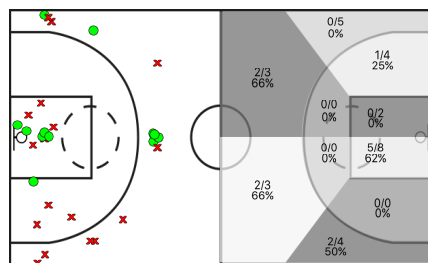

Salou vs Ploms

Salou							REBOTES					TAPONES			FALTAS						
5i	Dr	JUGADOR	Min	Pts	Tiros 2	Tiros 3	Tiros Libres	T	RD	RO	Asis...	PR	PP	Fv	Co	Mts	Cm	Re	Vi	Va	
*	3	Gerard Santiago	27:25	15	4/7 57%	2/4 50%	1/2 50%	5	2	3	4	0	0	1	0	0	0	2	0	0/0	21
	4	Marc Morales	24:12	0	0/0 0%	0/2 0%	0/0 0%	0	0	0	2	3	1	0	0	0	2	0	0/0	0	
*	5	Javi Salido	21:20	4	2/4 50%	0/1 0%	0/0 0%	1	1	0	0	1	3	0	0	0	4	0	0/0	-4	
	6	Joan Claverias	18:40	2	0/3 0%	0/1 0%	2/2 100%	0	0	0	4	2	0	0	1	0	3	3	0/0	3	
*	7	Alan Crabtree	25:25	5	2/6 33%	0/2 0%	1/2 50%	4	3	1	2	1	5	0	1	0	0	2	0/0	1	
*	9	Eloi Galofré	36:19	25	4/7 57%	5/10 50%	2/2 100%	7	6	1	0	1	1	0	1	0	0	4	0/0	27	
	11	Joan Eduard Martinez	03:41	0	0/2 0%	0/0 0%	0/0 0%	1	1	0	0	0	0	0	0	0	0	0	0/0	-1	
	15	Antonio Sarita "Tato"	02:58	0	0/0 0%	0/0 0%	0/0 0%	0	0	0	0	0	1	0	0	0	0	0	0/0	-1	
	23	David Huertas	16:28	6	1/1 100%	1/3 33%	1/4 25%	8	5	3	1	2	2	0	0	0	3	2	0/0	9	
*	33	Alberto Bayod	23:32	13	2/4 50%	3/3 100%	0/0 0%	9	6	3	1	1	2	1	0	0	4	1	0/0	18	
		CBS	200:00	0	0/0 0%	0/0 0%	0/0 0%	2	2	0	0	2	0	0	1	0	0	0	0/0	3	
			200:00	70	15/34 44%	11/26 42%	7/12 58%	37	26	11	14	13	15	2	3	0	16	14	0/0	77	

Salou

1, 2 PART

3, 4 PART

TOTAL %

Ploms

Salou

P1	P2	P3	P4	T
19	16	17	18	70

Ploms