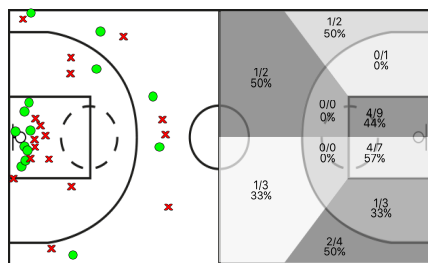

Salou vs Ploms

Salou							REBOTES					TAPONES			FALTAS						
5i	Dr	JUGADOR	Min	Pts	Tiros 2	Tiros 3	Tiros Libres	T	RD	RO	Asis...	PR	PP	Fv	Co	Mts	Cm	Re	Vi	Va	
*	3	Gerard Santiago	27:25	15	4/7 57%	2/4 50%	1/2 50%	5	2	3	4	0	0	1	0	0	0	2	0	0/0	21
	4	Marc Morales	24:12	0	0/0 0%	0/2 0%	0/0 0%	0	0	0	2	3	1	0	0	0	2	0	0/0	0	
*	5	Javi Salido	21:20	4	2/4 50%	0/1 0%	0/0 0%	1	1	0	0	1	3	0	0	0	4	0	0/0	-4	
	6	Joan Claverias	18:40	2	0/3 0%	0/1 0%	2/2 100%	0	0	0	4	2	0	0	1	0	3	3	0/0	3	
*	7	Alan Crabtree	25:25	5	2/6 33%	0/2 0%	1/2 50%	4	3	1	2	1	5	0	1	0	0	2	0/0	1	
*	9	Eloi Galofré	36:19	25	4/7 57%	5/10 50%	2/2 100%	7	6	1	0	1	1	0	1	0	0	4	0/0	27	
	11	Joan Eduard Martinez	03:41	0	0/2 0%	0/0 0%	0/0 0%	1	1	0	0	0	0	0	0	0	0	0	0/0	-1	
	15	Antonio Sarita "Tato"	02:58	0	0/0 0%	0/0 0%	0/0 0%	0	0	0	0	0	1	0	0	0	0	0	0/0	-1	
	23	David Huertas	16:28	6	1/1 100%	1/3 33%	1/4 25%	8	5	3	1	2	2	0	0	0	3	2	0/0	9	
*	33	Alberto Bayod	23:32	13	2/4 50%	3/3 100%	0/0 0%	9	6	3	1	1	2	1	0	0	4	1	0/0	18	
		CBS	200:00	0	0/0 0%	0/0 0%	0/0 0%	2	2	0	0	2	0	0	1	0	0	0	0/0	3	
			200:00	70	15/34 44%	11/26 42%	7/12 58%	37	26	11	14	13	15	2	3	0	16	14	0/0	77	

Salou

1, 2 PART

3, 4 PART

TOTAL %

Ploms

Salou

P1	P2	P3	P4	T
19	16	17	18	70

Ploms