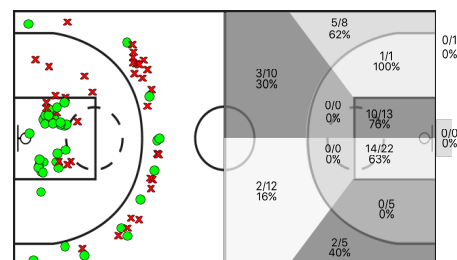

Mataro Parc Boet

							REBOTS					TAPS			FALTES					
Si	Dr.	JUGADOR	Min	Pts	Tirs 2	Tirs 3	Tirs lliures	T	RD	RO	Asis...	PR	PP	Fv	Co	Esx	Cm	Re	Vi	Va
	1	Edu Vázquez	04:11	0	0/0 0%	0/0 0%	0/0 0%	1	1	0	0	0	0	0	0	0	0	0	0/0	1
*	3	Marquie Smith	24:37	9	2/5 40%	1/3 33%	2/6 33%	3	3	0	2	3	1	0	1	0	3	4	0/0	7
	5	Carles Canals	22:20	3	0/2 0%	1/2 50%	0/0 0%	4	3	1	2	0	3	0	1	0	1	0	0/0	1
*	7	Marc Hermoso	21:18	7	3/8 37%	0/1 0%	1/1 100%	7	6	1	0	0	2	1	0	0	1	1	0/0	7
	9	Dario Naharro	27:29	15	3/3 100%	0/2 0%	9/9 100%	2	2	0	0	1	3	0	2	0	2	8	0/0	17
	11	Adrià Ros	00:00	0	0/0 0%	0/0 0%	0/0 0%	0	0	0	0	0	0	0	0	0	0	0	0/0	0
*	12	Rey Jansen	34:32	10	5/8 62%	0/0 0%	0/2 0%	6	5	1	0	1	1	3	3	0	0	3	0/0	14
*	13	Quim Franch	22:18	15	4/10 40%	0/1 0%	7/7 100%	0	0	0	0	0	0	0	0	0	3	4	1/0	9
*	14	Chus Corella	18:52	8	1/3 33%	2/3 66%	0/0 0%	1	0	1	0	0	2	0	0	0	3	0	0/0	1
	20	Adrià Cid	06:04	0	0/1 0%	0/0 0%	0/0 0%	1	1	0	0	1	0	0	0	0	1	0	0/0	0
	26	Marc Rubio	00:00	0	0/0 0%	0/0 0%	0/0 0%	0	0	0	0	0	0	0	0	0	0	0	0/0	0
	33	Marc Forcada	18:19	4	1/2 50%	0/0 0%	2/2 100%	5	5	0	0	0	0	0	0	0	1	3	0/0	10
		MPB	200:00	0	0/0 0%	0/0 0%	0/0 0%	0	0	0	0	0	0	0	0	0	0	0	0/2	0
			200:00	71	19/42 45%	4/12 33%	21/27 77%	30	26	4	4	6	12	4	7	0	15	23	1/0	67

CB Artés

1, 2 PART

3, 4 PART

TOTAL %

Mataro Parc Boet

CB Artés

P1	P2	P3	P4	T
30	20	18	23	91

Mataro Parc Boet