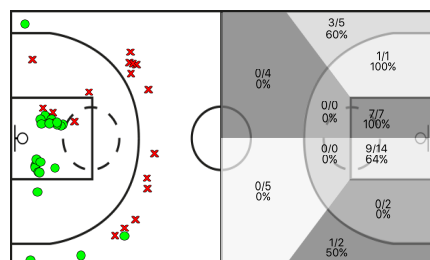

Mataro Parc Boet

							REBOTS					TAPS			FALTES					
Si	Dr.	JUGADOR	Min	Pts	Tirs 2	Tirs 3	Tirs lliures	T	RD	RO	Asis...	PR	PP	Fv	Co	Esx	Cm	Re	Vi	Va
	1	Edu Vázquez	04:11	0	0/0 0%	0/0 0%	0/0 0%	1	1	0	0	0	0	0	0	0	0	0	0/0	1
*	3	Marquie Smith	24:37	9	2/5 40%	1/3 33%	2/6 33%	3	3	0	2	3	1	0	1	0	3	4	0/0	7
	5	Carles Canals	22:20	3	0/2 0%	1/2 50%	0/0 0%	4	3	1	2	0	3	0	1	0	1	0	0/0	1
*	7	Marc Hermoso	21:18	7	3/8 37%	0/1 0%	1/1 100%	7	6	1	0	0	2	1	0	0	1	1	0/0	7
	9	Dario Naharro	27:29	15	3/3 100%	0/2 0%	9/9 100%	2	2	0	0	1	3	0	2	0	2	8	0/0	17
	11	Adrià Ros	00:00	0	0/0 0%	0/0 0%	0/0 0%	0	0	0	0	0	0	0	0	0	0	0	0/0	0
*	12	Rey Jansen	34:32	10	5/8 62%	0/0 0%	0/2 0%	6	5	1	0	1	1	3	3	0	0	3	0/0	14
*	13	Quim Franch	22:18	15	4/10 40%	0/1 0%	7/7 100%	0	0	0	0	0	0	0	0	0	3	4	1/0	9
*	14	Chus Corella	18:52	8	1/3 33%	2/3 66%	0/0 0%	1	0	1	0	0	2	0	0	0	3	0	0/0	1
	20	Adrià Cid	06:04	0	0/1 0%	0/0 0%	0/0 0%	1	1	0	0	1	0	0	0	0	1	0	0/0	0
	26	Marc Rubio	00:00	0	0/0 0%	0/0 0%	0/0 0%	0	0	0	0	0	0	0	0	0	0	0	0/0	0
	33	Marc Forcada	18:19	4	1/2 50%	0/0 0%	2/2 100%	5	5	0	0	0	0	0	0	0	1	3	0/0	10
		MPB	200:00	0	0/0 0%	0/0 0%	0/0 0%	0	0	0	0	0	0	0	0	0	0	0	0/2	0
			200:00	71	19/42 45%	4/12 33%	21/27 77%	30	26	4	4	6	12	4	7	0	15	23	1/0	67

CB Artés

1, 2 PART