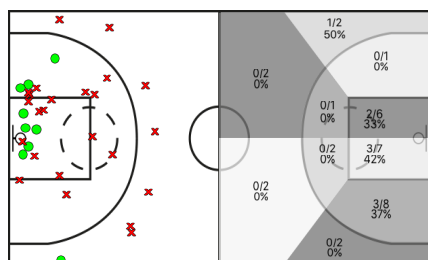

Sant Josep De Badalona							REBOTS					TAPS			FALTES					
5i	Dr.	JUGADOR	Min	Pts	Tirs 2	Tirs 3	Tirs lliures	T	RD	RO	Asis...	PR	PP	Fv	Co	Esx	Cm	Re	Vi	Va
*	4	Gerard Blat	28:05	11	2/3 66%	1/4 25%	4/6 66%	3	3	0	3	1	3	0	1	0	4	9	0/0	13
	5	Adrià Meruelo	16:12	3	0/1 0%	1/4 25%	0/0 0%	2	2	0	1	1	1	0	0	0	1	2	0/0	3
	6	Miki Fons	00:00	0	0/0 0%	0/0 0%	0/0 0%	0	0	0	0	0	0	0	0	0	0	0	0/0	0
*	7	Aly Guelle	21:37	7	2/5 40%	1/2 50%	0/0 0%	1	0	1	2	4	3	0	0	0	3	0	0/0	4
*	8	Antonio Ruiz	21:47	13	6/8 75%	0/0 0%	1/2 50%	3	2	1	1	1	0	0	0	0	3	1	2/0	13
	13	Jose Luis Lorente	18:13	7	3/6 50%	0/0 0%	1/2 50%	1	1	0	1	1	3	0	0	0	3	3	0/0	3
*	14	Ferran Bagués	22:06	14	2/2 100%	2/3 66%	4/4 100%	5	5	0	2	3	0	0	0	0	2	2	0/0	23
	16	Mark Cooper	17:33	6	2/5 40%	0/1 0%	2/3 66%	10	4	6	3	2	3	1	0	0	1	2	0/0	15
*	23	Pedro Cuesta	21:57	15	1/6 16%	2/3 66%	7/8 87%	9	8	1	2	1	2	0	0	0	2	5	0/0	21
	32	Brian Holland	20:48	7	2/5 40%	1/2 50%	0/0 0%	5	3	2	3	0	0	0	0	0	4	1	0/0	8
	41	Domingo Serra	11:42	0	0/1 0%	0/1 0%	0/0 0%	3	3	0	0	0	2	0	0	0	2	1	1/0	-2
		SJD	200:00	0	0/0 0%	0/0 0%	0/0 0%	0	0	0	0	0	0	0	0	0	0	0	0/2	0
			200:00	83	20/42 47%	8/20 40%	19/25 76%	42	31	11	18	14	17	1	1	0	25	26	3/0	101

Santa Coloma

1, 2 PART