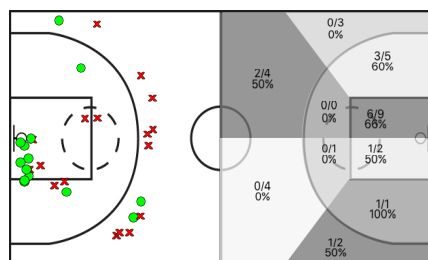

Santa Coloma vs Sant Josep De Badalona

Santa Coloma							REBOTS					TAPS			FALTES					
5i	Dr.	JUGADOR	Min	Pts	Tirs 2	Tirs 3	Tirs lliures	T	RD	RO	Asis...	PR	PP	Fv	Co	Esx	Cm	Re	Vi	Va
	00	Miguel Alcala	04:01	1	0/1 0%	0/0 0%	1/2 50%	0	0	0	0	0	1	0	0	0	3	1	0/0	-4
*	4	Carlos Sanchez	28:34	10	3/5 60%	0/3 0%	4/5 80%	5	3	2	1	2	2	0	1	0	4	4	0/0	9
	5	Pere Ruiz	22:21	4	0/0 0%	1/5 20%	1/2 50%	2	1	1	1	0	0	0	0	0	3	0	0/0	-1
	8	Ja Espín	20:09	12	3/5 60%	2/3 66%	0/0 0%	1	1	0	0	2	1	0	0	0	4	4	0/0	11
	9	Carles Sanabria	04:22	0	0/2 0%	0/0 0%	0/0 0%	2	0	2	0	0	0	0	0	0	1	0	1/0	-1
*	11	Alex Lopez	37:52	18	6/10 60%	0/1 0%	6/10 60%	10	8	2	2	4	5	0	0	0	0	10	0/0	30
*	12	Cesar Gomez	13:50	2	1/3 33%	0/1 0%	0/0 0%	0	0	0	0	0	0	0	0	0	2	0	0/0	-3
	15	Didac Arredondo	14:52	3	0/1 0%	1/4 25%	0/0 0%	1	1	0	2	0	1	0	0	0	3	4	0/0	2
*	17	Juan Carlos Pulido	19:28	6	3/7 42%	0/1 0%	0/0 0%	3	3	0	0	1	0	1	0	0	3	0	0/0	3
*	21	Carlos Jimenez	23:52	8	3/7 42%	0/1 0%	2/4 50%	0	0	0	1	2	1	0	0	0	3	2	0/0	2
	27	Enrique Gonzalez	00:00	0	0/0 0%	0/0 0%	0/0 0%	0	0	0	0	0	0	0	0	0	0	0	0/0	0
	51	Albert Navarro	10:39	0	0/2 0%	0/2 0%	0/0 0%	2	2	0	0	1	1	0	0	0	0	0	1/0	-2
		SC	200:00	0	0/0 0%	0/0 0%	0/0 0%	0	0	0	0	0	1	0	0	0	0	0	0/3	-1
			200:00	64	19/43 44%	4/21 19%	14/23 60%	26	19	7	7	12	13	1	1	0	26	25	2/0	45