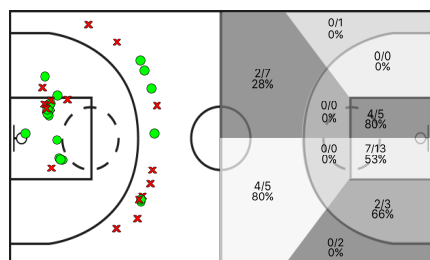

CB Artés vs CB Santa Coloma

CB Artés

5i	Dr.	JUGADOR	Min	Pts	Tirs 2	Tirs 3	Tirs lliures	REBOTS					TAPS			FALTES				
								T	RD	RO	Asis...	PR	PP	Fv	Co	Esx	Cm	Re	Vi	Va
	4	Lluís Ortiz	24:17	4	2/2 100%	0/0 0%	0/0 0%	4	4	0	9	1	0	0	0	0	1	1	1/0	18
*	7	Oriol Sensat	22:01	26	1/1 100%	8/13 61%	0/0 0%	2	2	0	0	2	1	0	0	0	1	1	0/0	24
	10	Carles Jordà	20:51	3	0/1 0%	1/5 20%	0/0 0%	0	0	0	0	0	0	0	0	0	0	0/0	-2	
	11	Xexi Carrión	12:26	7	3/6 50%	0/0 0%	1/2 50%	3	1	2	0	2	2	0	0	0	1	4	0/0	9
	12	Albert Illa	21:38	2	1/3 33%	0/4 0%	0/0 0%	3	1	2	1	1	0	0	0	0	3	1	0/0	-1
*	13	Xavier Balaguer	19:11	13	5/7 71%	0/3 0%	3/4 75%	7	4	3	1	0	1	0	0	0	3	0/0	17	
*	15	Jordi Pujolreu	06:01	4	2/2 100%	0/0 0%	0/0 0%	0	0	0	0	1	0	0	0	0	1	1	0/0	5
	23	Edu Boja	19:37	15	4/7 57%	0/2 0%	7/10 70%	8	6	2	0	2	2	0	0	0	1	7	1/0	21
*	24	Roger Portella	03:17	4	2/2 100%	0/0 0%	0/0 0%	1	1	0	1	0	2	0	0	0	1	0	0/0	3
	32	Pepo Burgès	28:13	12	6/9 66%	0/0 0%	0/0 0%	11	7	4	4	1	0	1	0	0	4	1	0/0	23
*	55	Joan Carceller	22:28	6	3/8 37%	0/0 0%	0/0 0%	3	2	1	2	1	0	0	0	0	3	0	0/0	4
		CBA	200:00	0	0/0 0%	0/0 0%	0/0 0%	0	0	0	0	0	0	0	0	0	0	0	0/3	0
			200:00	96	29/48 60%	9/27 33%	11/16 68%	42	28	14	18	11	8	1	0	0	16	19	2/0	121

CB Santa Coloma