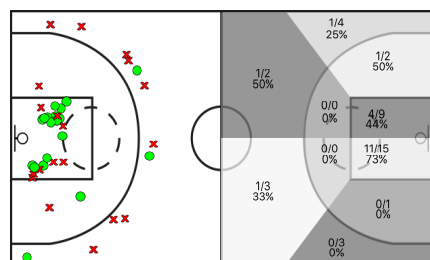

CB Santa Coloma

5i	Dr.	JUGADOR	Min	Pts	Tirs 2	Tirs 3	Tirs lliures	REBOTS					TAPS			FALTES				
								T	RD	RO	Asis...	PR	PP	Fv	Co	Esx	Cm	Re	Vi	Va
	00	Miguel Alcalà	14:08	3	1/4 25%	0/0 0%	1/4 25%	3	2	1	0	0	2	0	0	0	4	2	0/0	-4
*	4	Carlos Sánchez	24:08	12	2/4 50%	2/5 40%	2/2 100%	8	5	3	0	0	0	0	0	0	1	3	0/0	17
	5	Pere Ruiz	15:53	5	1/2 50%	1/5 20%	0/0 0%	1	1	0	0	0	0	0	0	0	2	1	0/0	0
	8	Javi Espin	21:24	11	2/2 100%	2/5 40%	1/2 50%	4	3	1	2	0	0	0	0	0	2	1	0/0	12
	9	Carles Sanabria	08:24	0	0/0 0%	0/0 0%	0/0 0%	0	0	0	0	0	1	0	0	0	1	0	1/0	-2
*	11	Alex Lopez	36:54	18	6/13 46%	1/2 50%	3/3 100%	5	5	0	6	1	2	0	1	0	1	4	1/0	22
	12	Cesar Gómez	17:17	0	0/3 0%	0/2 0%	0/0 0%	1	0	1	0	2	1	0	0	0	3	1	1/0	-5
*	15	Dídac Arredondo	24:22	7	1/3 33%	1/5 20%	2/2 100%	2	1	1	0	1	5	0	0	0	2	2	0/0	-1
*	17	Juan Carlos Pulido	26:09	5	2/4 50%	0/1 0%	1/2 50%	4	1	3	0	0	1	0	0	0	0	2	0/0	6
	21	Carlos Jiménez	00:00	0	0/0 0%	0/0 0%	0/0 0%	0	0	0	0	0	0	0	0	0	0	0	0/0	0
	27	Enrique González	00:00	0	0/0 0%	0/0 0%	0/0 0%	0	0	0	0	0	0	0	0	0	0	0	0/0	0
*	51	Albert Navarro	11:21	0	0/1 0%	0/1 0%	0/0 0%	2	2	0	1	0	1	0	0	0	3	0	0/0	-3
		CBS	200:00	0	0/0 0%	0/0 0%	0/0 0%	0	0	0	0	0	0	0	0	0	0	0	0/2	0
			200:00	61	15/36 41%	7/26 26%	10/15 66%	30	20	10	9	4	13	0	1	0	19	16	3/0	42

CB Artés

1, 2 PART