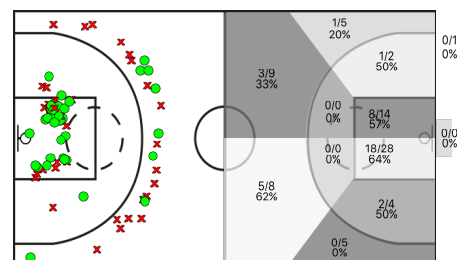

CB Artés vs CB Santa Coloma

CB Artés

5i	Dr.	JUGADOR	Min	Pts	Tirs 2	Tirs 3	Tirs lliures	REBOTS					TAPS			FALTES				
								T	RD	RO	Asis...	PR	PP	Fv	Co	Esx	Cm	Re	Vi	Va
	4	Lluís Ortiz	24:17	4	2/2 100%	0/0 0%	0/0 0%	4	4	0	9	1	0	0	0	0	1	1	1/0	18
*	7	Oriol Sensat	22:01	26	1/1 100%	8/13 61%	0/0 0%	2	2	0	0	2	1	0	0	0	1	1	0/0	24
	10	Carles Jordà	20:51	3	0/1 0%	1/5 20%	0/0 0%	0	0	0	0	0	0	0	0	0	0	0/0	-2	
	11	Xexi Carrión	12:26	7	3/6 50%	0/0 0%	1/2 50%	3	1	2	0	2	2	0	0	0	1	4	0/0	9
	12	Albert Illa	21:38	2	1/3 33%	0/4 0%	0/0 0%	3	1	2	1	1	0	0	0	0	3	1	0/0	-1
*	13	Xavier Balaguer	19:11	13	5/7 71%	0/3 0%	3/4 75%	7	4	3	1	0	1	0	0	0	3	0/0	17	
*	15	Jordi Pujolreu	06:01	4	2/2 100%	0/0 0%	0/0 0%	0	0	0	0	1	0	0	0	0	1	1	0/0	5
	23	Edu Boja	19:37	15	4/7 57%	0/2 0%	7/10 70%	8	6	2	0	2	2	0	0	0	1	7	1/0	21
*	24	Roger Portella	03:17	4	2/2 100%	0/0 0%	0/0 0%	1	1	0	1	0	2	0	0	0	1	0	0/0	3
	32	Pepo Burgès	28:13	12	6/9 66%	0/0 0%	0/0 0%	11	7	4	4	1	0	1	0	0	4	1	0/0	23
*	55	Joan Carceller	22:28	6	3/8 37%	0/0 0%	0/0 0%	3	2	1	2	1	0	0	0	0	3	0	0/0	4
		CBA	200:00	0	0/0 0%	0/0 0%	0/0 0%	0	0	0	0	0	0	0	0	0	0	0	0/3	0
			200:00	96	29/48 60%	9/27 33%	11/16 68%	42	28	14	18	11	8	1	0	0	16	19	2/0	121

CB Santa Coloma