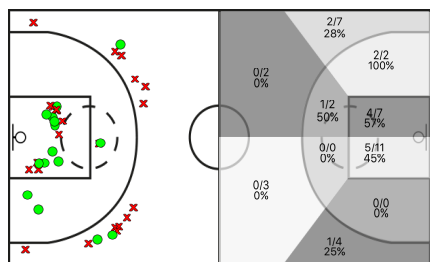

Sant Quirze BC							REBOTS					TAPS			FALTES					
5i	Dr.	JUGADOR	Min	Pts	Tirs 2	Tirs 3	Tirs lliures	T	RD	RO	Asis...	PR	PP	Fv	Co	Esx	Cm	Re	Vi	Va
	00	Pol Velàzquez	11:18	0	0/1 0%	0/2 0%	0/0 0%	2	1	1	1	2	2	0	0	0	2	0	0/0	-2
*	3	Gonzalo Baltà	28:42	14	4/6 66%	0/2 0%	6/6 100%	9	5	4	3	0	3	0	0	0	5	11	2/0	25
	5	Óscar Valverde	15:40	3	0/2 0%	0/0 0%	3/4 75%	1	1	0	2	1	1	0	0	0	0	2	0/0	5
*	7	Ricardo Baltà	30:23	5	1/5 20%	1/9 11%	0/0 0%	2	2	0	1	0	2	0	0	0	0	1	0/0	-5
	10	Marc Aymerich	19:10	11	1/3 33%	3/7 42%	0/0 0%	1	1	0	0	0	1	0	0	0	2	0	0/0	3
	11	J Cuevas	00:00	0	0/0 0%	0/0 0%	0/0 0%	0	0	0	0	0	0	0	0	0	0	0	0/0	0
	12	Arnau Saborido	10:32	4	1/3 33%	0/0 0%	2/4 50%	5	3	2	0	0	0	0	0	0	4	3	0/0	4
*	13	Nil Santiago	19:16	5	2/6 33%	0/1 0%	1/2 50%	6	4	2	1	1	2	0	0	0	1	2	0/0	6
*	14	David Ayuso	24:30	16	3/8 37%	2/3 66%	4/4 100%	6	5	1	0	2	2	0	0	0	3	3	0/0	16
*	15	Arnau Doñate	26:05	9	0/0 0%	3/9 33%	0/2 0%	3	1	2	0	2	1	0	0	0	2	2	0/0	5
	44	Àlex Fàbregas	14:24	6	1/4 25%	1/2 50%	1/1 100%	6	5	1	0	0	1	0	0	0	1	2	1/0	8
		SQB	200:00	0	0/0 0%	0/0 0%	0/0 0%	0	0	0	0	0	0	0	0	0	0	0	0/0	0
			200:00	73	13/38 34%	10/35 28%	17/23 73%	41	28	13	8	8	15	0	0	0	20	26	3/0	65

CB Artés

1, 2 PART