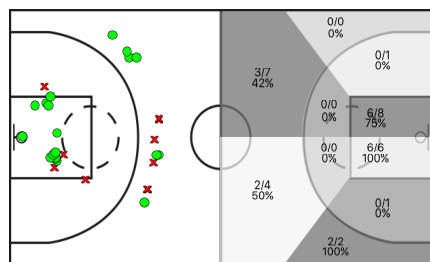

CB Artés vs Sant Quirze BC

CB Artés							REBOTS					TAPS			FALTES					
5i	Dr.	JUGADOR	Min	Pts	Tirs 2	Tirs 3	Tirs lliures	T	RD	RO	Asis...	PR	PP	Fv	Co	Esx	Cm	Re	Vi	Va
	7	Oriol Sensat	19:18	2	1/1 100%	0/6 0%	0/0 0%	1	1	0	1	2	0	0	0	0	3	0	0/0	-3
	9	Pepo Burgès	21:22	9	3/3 100%	0/0 0%	3/4 75%	6	5	1	3	1	2	0	0	0	3	2	0/0	15
*	10	Carles Jordà	15:45	3	0/1 0%	1/3 33%	0/0 0%	2	2	0	2	0	0	0	0	0	2	1	0/0	3
	11	Xexi Carrión	17:00	17	3/4 75%	3/4 75%	2/5 40%	4	3	1	1	1	1	0	0	0	5	6	0/0	18
	12	Albert Illa	17:44	15	1/2 50%	3/4 75%	4/6 66%	3	2	1	1	0	0	0	0	0	3	3	0/0	15
	14	Xavier Balaguer	04:21	2	1/2 50%	0/1 0%	0/0 0%	0	0	0	0	0	0	0	0	0	0	0	0/0	0
*	15	Jordi Pujolreu	20:30	10	5/8 62%	0/0 0%	0/0 0%	4	4	0	0	2	1	0	0	0	2	1	0/0	11
	18	Edu Boja	16:29	2	1/4 25%	0/2 0%	0/2 0%	9	8	1	0	1	2	0	0	0	1	3	0/0	5
*	21	Lluís Ortiz	20:58	8	3/5 60%	0/1 0%	2/2 100%	2	1	1	5	3	0	0	0	0	3	1	0/0	13
*	24	Roger Portella	26:09	11	2/3 66%	2/6 33%	1/4 25%	3	3	0	6	1	5	0	0	0	1	2	0/0	9
*	32	Joan Carceller	20:24	11	4/5 80%	1/2 50%	0/0 0%	2	2	0	1	3	1	0	0	0	3	1	0/0	12
		CBA	200:00	0	0/0 0%	0/0 0%	0/0 0%	0	0	0	0	0	0	0	0	0	0	0	0/3	0
			200:00	90	24/38 63%	10/29 34%	12/23 52%	36	31	5	20	14	12	0	0	0	26	20	0/0	98