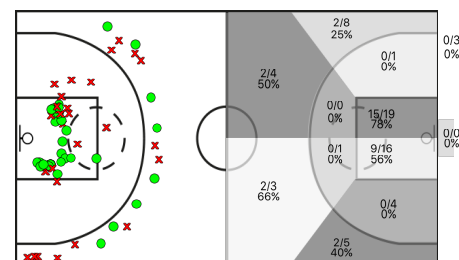

## CB Sant Narcís

5i	Dr.	JUGADOR	Min	Pts	Tirs 2	Tirs 3	Tirs lliures	REBOTS					TAPS			FALTES				
								T	RD	RO	Asis...	PR	PP	Fv	Co	Esx	Cm	Re	Vi	Va
	3	C Depedro	00:00	0	0/0 0%	0/0 0%	0/0 0%	0	0	0	0	0	0	0	0	0	0	0/0	0	
*	4	Bernat Pons	20:39	11	1/2 50%	3/4 75%	0/0 0%	4	3	1	0	0	2	0	0	0	2	1	0/0	10
	5	Ferran Paulí	20:04	9	2/3 66%	1/1 100%	2/2 100%	3	2	1	3	0	2	0	0	0	2	0	0/0	10
*	7	Gerard Ballell	27:08	10	2/4 50%	2/6 33%	0/0 0%	6	3	3	2	2	2	0	0	0	2	0	1/0	10
	8	David Valera	14:41	6	3/3 100%	0/5 0%	0/0 0%	1	1	0	0	1	0	1	0	0	3	0	0/0	1
*	9	Edu Coll	30:35	15	4/6 66%	1/3 33%	4/6 66%	3	2	1	2	4	0	0	1	0	2	2	0/0	17
*	10	Albert Pujolras	25:02	5	2/8 25%	0/0 0%	1/3 33%	4	2	2	0	0	0	0	0	0	2	3	0/0	2
*	11	Isaac Valera	23:22	5	1/3 33%	0/2 0%	3/4 75%	5	4	1	1	0	3	0	1	0	3	5	2/0	4
	13	Pau Jucafresa	12:00	6	2/2 100%	0/3 0%	2/2 100%	0	0	0	1	1	0	0	0	0	3	2	0/0	4
	14	Eloi Barrasa	17:06	13	2/4 50%	2/4 50%	3/4 75%	5	3	2	2	3	0	0	0	0	1	2	0/0	19
	17	Marc Boadella	08:16	0	0/2 0%	0/1 0%	0/0 0%	3	3	0	0	0	1	2	1	0	2	2	0/0	0
	21	Toni Carpintero	01:07	0	0/1 0%	0/0 0%	0/0 0%	0	0	0	0	0	2	0	0	0	0	0	0/0	-3
		CBS	200:00	0	0/0 0%	0/0 0%	0/0 0%	0	0	0	0	0	0	0	0	0	0	2	0/3	2
			200:00	80	19/38 50%	9/29 31%	15/21 71%	34	23	11	11	11	12	3	3	0	22	17	3/0	74

## CB Artés

1, 2 PART

3, 4 PART

TOTAL %