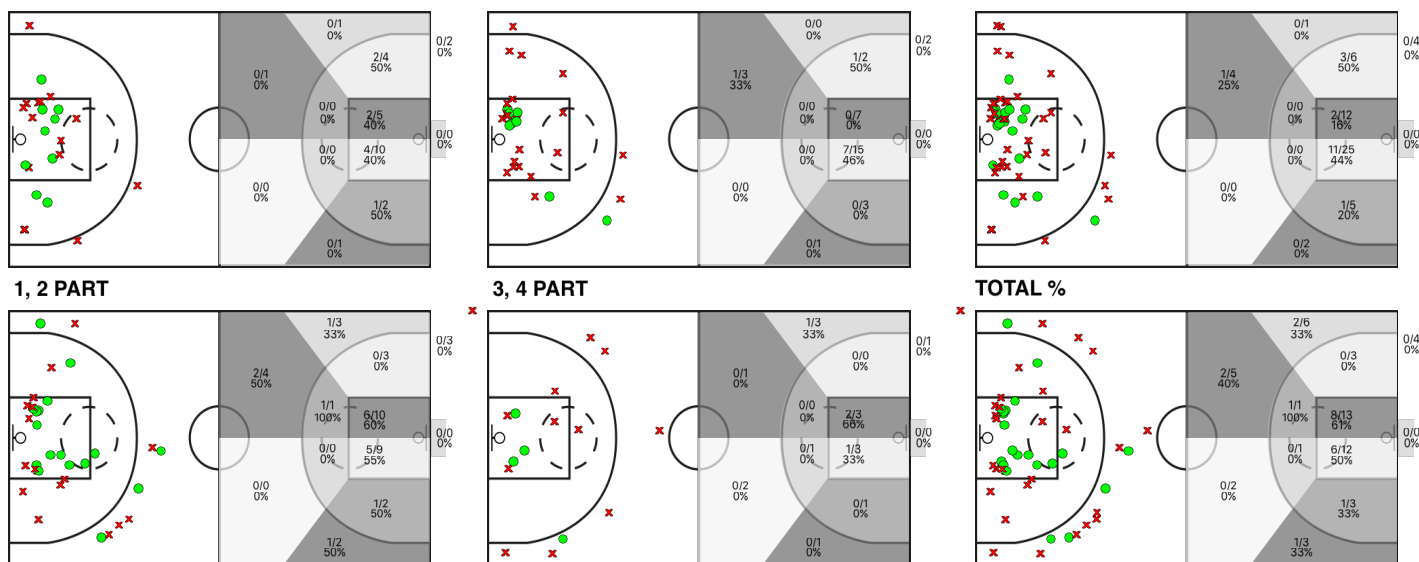

CB Igualada

5i	Dr.	JUGADORA	Min	Pts	Tirs 2	Tirs 3	Tirs lliures	REBOTS					TAPS			FALTES				
								T	RD	RO	Asis...	PR	PP	Fv	Co	Esx	Cm	Re	Vi	Va
*	4	Carner, C.	26:44	9	4/6 66%	0/0 0%	1/1 100%	6	4	2	1	4	3	0	0	0	3	1	0/0	13
	6	Roda, E.	00:00	0	0/0 0%	0/0 0%	0/0 0%	0	0	0	0	0	0	0	0	0	0	0	0/0	0
*	7	Soler, N.	27:51	8	3/6 50%	0/0 0%	2/4 50%	6	4	2	0	1	1	0	0	0	1	3	0/0	11
	8	Lamolla, J.	19:53	10	5/8 62%	0/2 0%	0/0 0%	5	1	4	1	1	0	0	0	0	2	1	0/0	11
	9	Jane, M.	18:02	2	1/3 33%	0/0 0%	0/0 0%	1	0	1	0	0	3	0	0	0	2	5	0/0	1
	10	Sellares, B.	10:38	2	0/0 0%	0/0 0%	2/4 50%	0	0	0	0	3	2	0	0	0	2	4	0/0	3
	11	Amatle, M.	14:07	0	0/0 0%	0/1 0%	0/0 0%	1	1	0	0	0	4	0	0	0	2	0	0/0	-6
	12	Fernandez, M.	01:12	0	0/0 0%	0/0 0%	0/0 0%	0	0	0	0	0	0	0	0	0	0	0	0/0	0
*	13	Armengol, B.	25:27	12	2/3 66%	2/2 100%	2/3 66%	1	1	0	2	1	5	0	0	0	2	3	0/0	10
*	14	Carrasco, S.	20:40	3	0/3 0%	1/5 20%	0/0 0%	3	3	0	2	0	6	0	0	0	4	0	0/0	-9
	15	Freixes, E.	07:01	0	0/1 0%	0/0 0%	0/0 0%	0	0	0	0	0	1	0	0	0	0	1	0/0	-1
*	16	Teixido, M.	28:25	9	1/4 25%	2/6 33%	1/2 50%	7	6	1	1	1	6	0	0	0	3	3	0/0	4
		IGD	200:00	0	0/0 0%	0/0 0%	0/0 0%	0	0	0	0	0	0	0	0	0	0	1	0/0	1
			200:00	55	16/34 47%	5/16 31%	8/14 57%	30	20	10	7	11	31	0	0	0	21	21	0/0	37

TGN Fem Basquet

CB Igualada

TGN Fem Basquet

P1	P2	P3	P4	T
8	17	9	15	49

CB Igualada

P1	P2	P3	P4	T
17	23	7	8	55