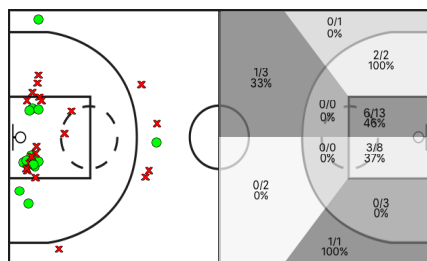

Arenys Basquet

5i	Dr.	JUGADORA	Min	Pts	Tirs 2	Tirs 3	Tirs lliures	REBOTS					TAPS			FALTES				
								T	RD	RO	Asis...	PR	PP	Fv	Co	Esx	Cm	Re	Vi	Va
	2	Lansbach, D.	18:13	2	0/0 0%	0/1 0%	2/2 100%	1	1	0	1	0	5	0	0	0	1	2	0/0	-1
*	4	Gisbert, C.	21:39	5	2/7 28%	0/2 0%	1/2 50%	5	4	1	0	0	3	0	0	0	4	3	0/0	-2
*	7	Balmes, M.	30:57	6	2/4 50%	0/0 0%	2/2 100%	3	3	0	4	3	4	0	0	0	4	3	0/0	9
	12	Casarramona, P.	00:00	0	0/0 0%	0/0 0%	0/0 0%	0	0	0	0	0	0	0	0	0	0	0	0/0	0
	13	Caballero, L.	00:00	0	0/0 0%	0/0 0%	0/0 0%	0	0	0	0	0	0	0	0	0	0	0	0/0	0
	21	Kappa, J.	22:55	8	1/2 50%	2/4 50%	0/0 0%	3	3	0	0	0	1	0	0	0	0	0	0/0	7
	32	Arola, A.	27:35	9	2/3 66%	1/4 25%	2/2 100%	2	2	0	0	2	1	0	0	0	4	2	0/0	6
*	33	Kovasevic, B.	36:02	11	4/9 44%	0/0 0%	3/4 75%	6	5	1	1	2	6	0	0	0	1	5	0/0	12
*	35	Masso, B.	17:07	0	0/1 0%	0/0 0%	0/0 0%	0	0	0	1	1	1	0	0	0	2	0	0/0	-2
*	42	Redmon, C.	25:32	13	4/10 40%	0/0 0%	5/10 50%	10	5	5	0	1	2	1	0	0	3	6	0/0	15
		ARE	200:00	0	0/0 0%	0/0 0%	0/0 0%	0	0	0	0	0	1	0	0	0	0	0	0/0	-1
			200:00	54	15/36 41%	3/11 27%	15/22 68%	30	23	7	7	9	24	1	0	0	19	21	0/0	43

TGN Fem Basquet

1, 2 PART