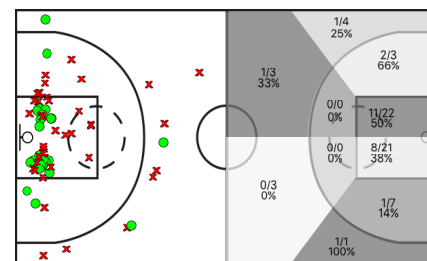

TGN Fem Basquet vs Arenys Basquet

TGN Fem Basquet

5i	Dr.	JUGADORA	Min	Pts	Tirs 2	Tirs 3	Tirs lliures	REBOTS					TAPS			FALTES					
								T	RD	RO	Asis...	PR	PP	Fv	Co	Esx	Cm	Re	Vi	Va	
	3	María Velasco	10:56	2	1/2 50%	0/0 0%	0/0 0%	2	2	0	0	1	0	0	1	0	0	2	0	0/0	1
*	4	Marina Romeu	28:47	11	4/11 36%	1/3 33%	0/0 0%	2	1	1	1	2	3	0	0	0	0	0	0	0/0	4
	6	Ona Fort	26:34	11	5/9 55%	0/0 0%	1/2 50%	8	4	4	2	3	1	0	0	0	3	5	0/0	20	
*	8	Claudia Perez	19:13	11	5/11 45%	0/0 0%	1/2 50%	7	3	4	1	3	3	0	0	0	2	1	0/0	11	
	9	Laura Vilamajor	21:18	7	2/5 40%	1/3 33%	0/2 0%	0	0	0	1	0	1	0	0	0	1	1	0/0	0	
*	10	Laura Tierno	20:28	2	1/5 20%	0/0 0%	0/0 0%	1	1	0	1	2	1	0	0	0	3	5	0/0	3	
	11	Laia Lopez	08:21	0	0/0 0%	0/0 0%	0/0 0%	0	0	0	1	0	2	0	0	0	2	0	0/0	-3	
*	15	Laura Pascual	28:16	13	2/3 66%	1/3 33%	6/6 100%	8	5	3	4	4	2	0	0	0	4	5	0/0	25	
*	17	Claudia Vadillo	23:17	2	1/3 33%	0/1 0%	0/2 0%	5	5	0	1	1	2	0	0	0	3	1	0/0	0	
	35	Anna Garcia	12:50	2	1/4 25%	0/1 0%	0/0 0%	4	3	1	1	0	1	0	0	0	1	1	0/0	2	
	38	Marta Ferrus	00:00	0	0/0 0%	0/0 0%	0/0 0%	0	0	0	0	0	0	0	0	0	0	0	0/0	0	
		TGN	200:00	0	0/0 0%	0/0 0%	0/0 0%	0	0	0	0	0	0	0	0	0	0	0	0/0	0	
			200:00	61	22/53 41%	3/11 27%	8/14 57%	37	24	13	13	16	16	0	1	0	21	19	0/0	63	

Arenys Basquet

5i	Dr.	JUGADORA	Min	Pts	Tirs 2	Tirs 3	Tirs lliures	REBOTS					TAPS			FALTES				
								T	RD	RO	Asis...	PR	PP	Fv	Co	Esx	Cm	Re	Vi	Va
	2	Lansbach, D.	18:13	2	0/0 0%	0/1 0%	2/2 100%	1	1	0	1	0	5	0	0	0	1	2	0/0	-1
*	4	Gisbert, C.	21:39	5	2/7 28%	0/2 0%	1/2 50%	5	4	1	0	0	3	0	0	0	4	3	0/0	-2
*	7	Balmes, M.	30:57	6	2/4 50%	0/0 0%	2/2 100%	3	3	0	4	3	4	0	0	0	4	3	0/0	9
	12	Casarramona, P.	00:00	0	0/0 0%	0/0 0%	0/0 0%	0	0	0	0	0	0	0	0	0	0	0	0/0	0
	13	Caballero, L.	00:00	0	0/0 0%	0/0 0%	0/0 0%	0	0	0	0	0	0	0	0	0	0	0	0/0	0
	21	Kappa, J.	22:55	8	1/2 50%	2/4 50%	0/0 0%	3	3	0	0	0	1	0	0	0	0	0	0/0	7
	32	Arola, A.	27:35	9	2/3 66%	1/4 25%	2/2 100%	2	2	0	0	2	1	0	0	0	4	2	0/0	6
*	33	Kovasevic, B.	36:02	11	4/9 44%	0/0 0%	3/4 75%	6	5	1	1	2	6	0	0	0	1	5	0/0	12
*	35	Masso, B.	17:07	0	0/1 0%	0/0 0%	0/0 0%	0	0	0	1	1	1	0	0	0	2	0	0/0	-2
*	42	Redmon, C.	25:32	13	4/10 40%	0/0 0%	5/10 50%	10	5	5	0	1	2	1	0	0	3	6	0/0	15
		ARE	200:00	0	0/0 0%	0/0 0%	0/0 0%	0	0	0	0	0	1	0	0	0	0	0	0/0	-1
			200:00	54	15/36 41%	3/11 27%	15/22 68%	30	23	7	7	9	24	1	0	0	19	21	0/0	43