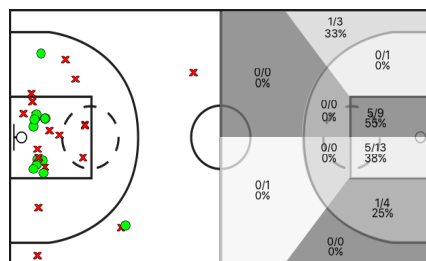

TGN Fem Basquet vs Arenys Basquet

TGN Fem Basquet

5i	Dr.	JUGADORA	Min	Pts	Tirs 2	Tirs 3	Tirs lliures	REBOTS					TAPS			FALTES					
								T	RD	RO	Asis...	PR	PP	Fv	Co	Esx	Cm	Re	Vi	Va	
	3	María Velasco	10:56	2	1/2 50%	0/0 0%	0/0 0%	2	2	0	0	1	0	0	1	0	0	2	0	0/0	1
*	4	Marina Romeu	28:47	11	4/11 36%	1/3 33%	0/0 0%	2	1	1	1	2	3	0	0	0	0	0	0	0/0	4
	6	Ona Fort	26:34	11	5/9 55%	0/0 0%	1/2 50%	8	4	4	2	3	1	0	0	0	3	5	0/0	20	
*	8	Claudia Perez	19:13	11	5/11 45%	0/0 0%	1/2 50%	7	3	4	1	3	3	0	0	0	2	1	0/0	11	
	9	Laura Vilamajor	21:18	7	2/5 40%	1/3 33%	0/2 0%	0	0	0	1	0	1	0	0	0	1	1	0/0	0	
*	10	Laura Tierno	20:28	2	1/5 20%	0/0 0%	0/0 0%	1	1	0	1	2	1	0	0	0	3	5	0/0	3	
	11	Laia Lopez	08:21	0	0/0 0%	0/0 0%	0/0 0%	0	0	0	1	0	2	0	0	0	2	0	0/0	-3	
*	15	Laura Pascual	28:16	13	2/3 66%	1/3 33%	6/6 100%	8	5	3	4	4	2	0	0	0	4	5	0/0	25	
*	17	Claudia Vadillo	23:17	2	1/3 33%	0/1 0%	0/2 0%	5	5	0	1	1	2	0	0	0	3	1	0/0	0	
	35	Anna Garcia	12:50	2	1/4 25%	0/1 0%	0/0 0%	4	3	1	1	0	1	0	0	0	1	1	0/0	2	
	38	Marta Ferrus	00:00	0	0/0 0%	0/0 0%	0/0 0%	0	0	0	0	0	0	0	0	0	0	0	0/0	0	
		TGN	200:00	0	0/0 0%	0/0 0%	0/0 0%	0	0	0	0	0	0	0	0	0	0	0	0/0	0	
			200:00	61	22/53 41%	3/11 27%	8/14 57%	37	24	13	13	16	16	0	1	0	21	19	0/0	63	

Arenys Basquet

5i	Dr.	JUGADORA	Min	Pts	Tirs 2	Tirs 3	Tirs lliures	REBOTS					TAPS			FALTES				
								T	RD	RO	Asis...	PR	PP	Fv	Co	Esx	Cm	Re	Vi	Va
	2	Lansbach, D.	18:13	2	0/0 0%	0/1 0%	2/2 100%	1	1	0	1	0	5	0	0	0	1	2	0/0	-1
*	4	Gisbert, C.	21:39	5	2/7 28%	0/2 0%	1/2 50%	5	4	1	0	0	3	0	0	0	4	3	0/0	-2
*	7	Balmes, M.	30:57	6	2/4 50%	0/0 0%	2/2 100%	3	3	0	4	3	4	0	0	0	4	3	0/0	9
	12	Casarramona, P.	00:00	0	0/0 0%	0/0 0%	0/0 0%	0	0	0	0	0	0	0	0	0	0	0	0/0	0
	13	Caballero, L.	00:00	0	0/0 0%	0/0 0%	0/0 0%	0	0	0	0	0	0	0	0	0	0	0	0/0	0
	21	Kappa, J.	22:55	8	1/2 50%	2/4 50%	0/0 0%	3	3	0	0	0	1	0	0	0	0	0	0/0	7
	32	Arola, A.	27:35	9	2/3 66%	1/4 25%	2/2 100%	2	2	0	0	2	1	0	0	0	4	2	0/0	6
*	33	Kovasevic, B.	36:02	11	4/9 44%	0/0 0%	3/4 75%	6	5	1	1	2	6	0	0	0	1	5	0/0	12
*	35	Masso, B.	17:07	0	0/1 0%	0/0 0%	0/0 0%	0	0	0	1	1	1	0	0	0	2	0	0/0	-2
*	42	Redmon, C.	25:32	13	4/10 40%	0/0 0%	5/10 50%	10	5	5	0	1	2	1	0	0	3	6	0/0	15
		ARE	200:00	0	0/0 0%	0/0 0%	0/0 0%	0	0	0	0	0	1	0	0	0	0	0	0/0	-1
			200:00	54	15/36 41%	3/11 27%	15/22 68%	30	23	7	7	9	24	1	0	0	19	21	0/0	43