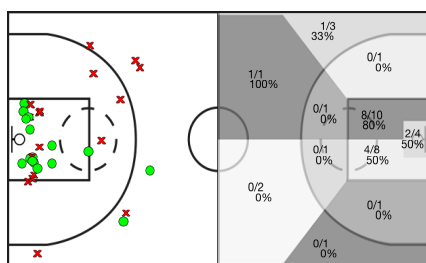

Ae Minguella vs Mataro Park Boet

Ae Minguella								REBOTS				TAPS			FALTES					
5i	Dr.	JUGADOR	Min	Pts	Tirs 2	Tirs 3	Tirs lliures	T	RD	RO	Asis...	PR	PP	Fv	Co	Esx	Cm	Re	Vi	Va
	00	Carlos Lopez	11:53	2	1/3 33%	0/2 0%	0/2 0%	0	0	0	0	3	0	0	0	1	5	2	0/0	-4
	4	Oriol Tomeu	26:02	10	4/6 66%	0/0 0%	2/2 100%	3	3	0	1	2	2	0	0	1	3	1	0/0	10
	5	David Ribó	30:09	14	5/15 33%	0/0 0%	4/4 100%	3	2	1	1	5	4	0	0	0	2	3	0/0	10
	6	Eduard Domench	17:03	9	3/4 75%	1/2 50%	0/0 0%	1	1	0	0	0	0	0	0	0	1	0	0/0	7
	7	Nil Ibañez	07:30	2	1/1 100%	0/0 0%	0/0 0%	0	0	0	0	0	0	0	0	0	0	0	0/0	2
*	8	Marc Lopez	20:54	4	1/3 33%	0/0 0%	2/2 100%	4	2	2	0	1	0	0	0	1	4	0/0	10	
*	9	Eduard Esteve	26:44	3	0/2 0%	0/2 0%	3/4 75%	0	0	0	3	4	2	0	0	0	5	4	0/0	2
*	11	Roger Guerra	14:27	8	1/2 50%	2/3 66%	0/2 0%	0	0	0	2	1	1	0	0	1	0	3	0/0	9
*	15	Albert Navarro	20:19	8	2/5 40%	1/3 33%	1/3 33%	4	3	1	1	1	2	0	0	1	2	2	0/0	5
*	16	Orlando Mendez	24:59	10	4/9 44%	0/0 0%	2/2 100%	2	2	0	1	3	1	0	0	0	5	3	0/0	8
		AM	200:00	0	0/0 0%	0/0 0%	0/0 0%	0	0	0	0	0	0	0	0	0	1	0/0	1	
			200:00	70	22/50 44%	4/12 33%	14/21 66%	17	13	4	9	20	12	0	0	4	24	22	0/0	59

Mataro Park Boet								REBOTS				TAPS			FALTES					
5i	Dr.	JUGADOR	Min	Pts	Tirs 2	Tirs 3	Tirs lliures	T	RD	RO	Asis...	PR	PP	Fv	Co	Esx	Cm	Re	Vi	Va
	4	A. Ros	00:00	0	0/0 0%	0/0 0%	0/0 0%	0	0	0	0	0	0	0	0	0	0	0	0/0	0
	7	Marc Hermoso	22:31	8	3/7 42%	0/0 0%	2/3 66%	0	0	0	0	0	2	0	0	0	2	0	0/0	-1
*	8	Marc Arnau	22:34	10	1/3 33%	2/2 100%	2/2 100%	2	2	0	0	0	5	0	0	1	4	1	0/0	2
*	10	David Viñas	33:55	14	2/4 50%	2/6 33%	4/4 100%	2	2	0	4	1	2	0	0	0	4	4	0/0	13
	11	Joan Navarro	09:02	6	2/2 100%	0/0 0%	2/2 100%	1	1	0	2	0	2	0	0	1	5	3	0/0	5
*	12	Pau Ruzafa	26:12	9	1/2 50%	1/2 50%	4/5 80%	2	1	1	2	4	3	0	0	1	0	5	0/0	16
*	15	Marc Forcada	31:29	7	1/5 20%	1/3 33%	2/3 66%	3	3	0	3	2	3	0	0	0	1	3	0/0	7
	16	G. Duran	01:18	0	0/0 0%	0/0 0%	0/0 0%	0	0	0	0	0	0	0	0	0	0	0	0/0	0
	17	C. Gomez	00:00	0	0/0 0%	0/0 0%	0/0 0%	0	0	0	0	0	0	0	0	0	0	0	0/0	0
	19	Sergi Horns	02:07	0	0/0 0%	0/0 0%	0/0 0%	0	0	0	0	0	0	0	0	0	0	0	0/0	0
	22	Albert Llanos	25:13	10	2/2 100%	2/5 40%	0/0 0%	1	1	0	0	3	2	0	0	0	3	0	0/0	6
*	50	K. Jones	25:39	19	7/8 87%	0/0 0%	5/6 83%	4	3	1	0	1	2	0	0	3	4	6	0/0	22
		MPB	200:00	0	0/0 0%	0/0 0%	0/0 0%	0	0	0	0	0	0	0	0	0	0	2	0/0	2

Ae Minguella

3, 4 PART