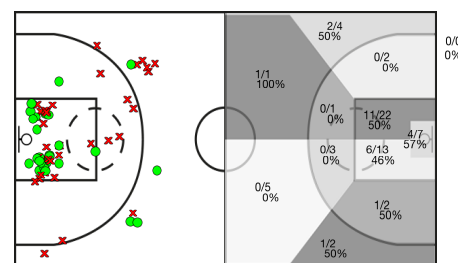

Mataro Park Boet								REBOTS				TAPS			FALTES					
5i	Dr.	JUGADOR	Min	Pts	Tirs 2	Tirs 3	Tirs lliures	T	RD	RO	Asis...	PR	PP	Fv	Co	Esx	Cm	Re	Vi	Va
	4	A. Ros	00:00	0	0/0 0%	0/0 0%	0/0 0%	0	0	0	0	0	0	0	0	0	0	0	0/0	0
	7	Marc Hermoso	22:31	8	3/7 42%	0/0 0%	2/3 66%	0	0	0	0	0	2	0	0	0	2	0	0/0	-1
*	8	Marc Arnau	22:34	10	1/3 33%	2/2 100%	2/2 100%	2	2	0	0	0	5	0	0	1	4	1	0/0	2
*	10	David Viñas	33:55	14	2/4 50%	2/6 33%	4/4 100%	2	2	0	4	1	2	0	0	0	4	4	0/0	13
	11	Joan Navarro	09:02	6	2/2 100%	0/0 0%	2/2 100%	1	1	0	2	0	2	0	0	1	5	3	0/0	5
*	12	Pau Ruzafa	26:12	9	1/2 50%	1/2 50%	4/5 80%	2	1	1	2	4	3	0	0	1	0	5	0/0	16
*	15	Marc Forcada	31:29	7	1/5 20%	1/3 33%	2/3 66%	3	3	0	3	2	3	0	0	0	1	3	0/0	7
	16	G. Duran	01:18	0	0/0 0%	0/0 0%	0/0 0%	0	0	0	0	0	0	0	0	0	0	0	0/0	0
	17	C. Gomez	00:00	0	0/0 0%	0/0 0%	0/0 0%	0	0	0	0	0	0	0	0	0	0	0	0/0	0
	19	Sergi Horns	02:07	0	0/0 0%	0/0 0%	0/0 0%	0	0	0	0	0	0	0	0	0	0	0	0/0	0
	22	Albert Llanos	25:13	10	2/2 100%	2/5 40%	0/0 0%	1	1	0	0	3	2	0	0	0	3	0	0/0	6
*	50	K. Jones	25:39	19	7/8 87%	0/0 0%	5/6 83%	4	3	1	0	1	2	0	0	3	4	6	0/0	22
		MPB	200:00	0	0/0 0%	0/0 0%	0/0 0%	0	0	0	0	0	0	0	0	0	0	2	0/0	2

Ae Minguella

1, 2 PART

3, 4 PART

TOTAL %

Mataro Park Boet

Ae Minguella

P1	P2	P3	P4	T
10	18	21	21	70

Mataro Park Boet