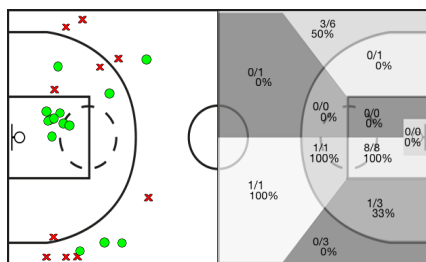

CAMPING BIANYA ROSER A vs TENEA CB ESPARREGUERA

CAMPING BIANYA ROSER A

5i	Dr	JUGADOR	Min	Pts	Tiros 2	Tiros 3	Tiros Libres	REBOTES					TAPONES			FALTAS				
								T	RD	RO	Asis...	PR	PP	Fv	Co	Mts	Cm	Re	Vi	Va
*	5	Dani Roure	25:29	14	7/8 87%	0/2 0%	0/0 0%	8	6	2	3	0	2	2	1	0	1	2	0/0	22
	6	Diego Frutos	12:56	11	2/2 100%	1/2 50%	4/5 80%	3	3	0	1	0	1	0	1	0	2	2	0/0	11
*	7	Dani Diaz	11:34	0	0/0 0%	0/1 0%	0/0 0%	1	1	0	0	1	0	0	0	1	0	0/0	0	
	8	Marc Palau	16:43	9	3/5 60%	1/2 50%	0/0 0%	3	3	0	3	4	2	0	0	0	1	2	0/0	15
*	9	Xavi Assalit	24:28	19	8/10 80%	1/2 50%	0/0 0%	7	4	3	9	1	2	1	2	0	0	4	0/0	34
	13	Pol Huertas	13:09	5	1/1 100%	1/6 16%	0/0 0%	1	1	0	0	3	2	0	0	0	4	2	0/0	0
*	17	Joan Gavalda	27:39	15	0/1 0%	5/8 62%	0/0 0%	4	3	1	4	0	3	0	0	0	1	1	0/0	16
	18	Guillem Muntane	14:31	2	1/4 25%	0/0 0%	0/0 0%	3	3	0	0	0	0	0	0	0	2	0	0/0	0
*	20	Carles Estorach	18:12	6	3/3 100%	0/0 0%	0/2 0%	5	3	2	0	1	0	1	0	0	1	1	0/0	11
	21	Paco Lopez	13:26	1	0/0 0%	0/1 0%	1/2 50%	2	2	0	2	3	2	0	0	0	0	3	0/0	7
	91	Castillo	18:44	4	2/2 100%	0/0 0%	0/0 0%	5	3	2	0	0	1	0	0	0	3	1	0/0	6
	99	Sergi Tubert	03:09	2	1/1 100%	0/0 0%	0/0 0%	2	1	1	0	0	0	0	0	0	2	0	0/0	2
		CBR	200:00	0	0/0 0%	0/0 0%	0/0 0%	0	0	0	0	0	0	0	0	0	0	0	0/0	0
			200:00	88	28/37 75%	9/24 37%	5/9 55%	44	33	11	22	13	15	4	4	0	18	18	0/0	124

TENEA CB ESPARREGUERA