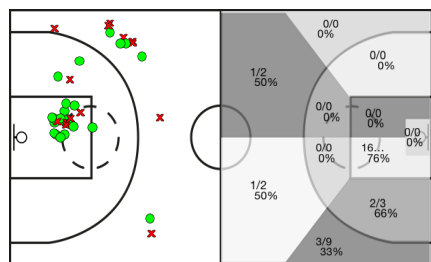

TENEA CB ESPARREGUERA

5i	Dr	JUGADOR	Min	Pts	Tiros 2	Tiros 3	Tiros Libres	REBOTES					TAPONES			FALTAS				
								T	RD	RO	Asis...	PR	PP	Fv	Co	Mts	Cm	Re	Vi	Va
	4	G. Català	12:16	5	2/4 50%	0/0 0%	1/2 50%	1	1	0	0	0	5	0	0	0	0	2	0/0	0
*	7	F. Riera	19:19	0	0/3 0%	0/1 0%	0/0 0%	1	0	1	0	1	1	0	1	0	2	1	0/0	-5
*	8	M. Jorba	18:49	8	4/6 66%	0/2 0%	0/0 0%	1	0	1	1	0	1	0	0	2	3	3	0/0	5
	10	A. Quirán	21:20	2	1/2 50%	0/3 0%	0/0 0%	1	1	0	1	1	1	0	0	1	3	1	0/0	-2
*	11	I. Exposito	12:30	0	0/2 0%	0/2 0%	0/0 0%	0	0	0	0	1	0	0	2	0	0	0	0/0	-5
	12	R. Romero	21:57	6	1/3 33%	0/2 0%	4/6 66%	1	0	1	0	0	2	1	0	0	3	4	0/0	1
*	13	D. Fontanals	24:13	16	3/7 42%	3/4 75%	1/1 100%	5	2	3	0	0	0	0	0	0	3	2	0/0	15
	14	S. Fluvia	27:23	4	2/4 50%	0/1 0%	0/0 0%	2	2	0	0	1	1	2	1	0	2	1	0/0	3
*	22	P. Campaña	27:44	8	4/10 40%	0/0 0%	0/2 0%	1	0	1	0	2	5	1	0	0	2	2	0/0	-1
	23	M. Sellares	14:29	3	1/2 50%	0/0 0%	1/2 50%	0	0	0	0	0	1	0	0	0	0	1	0/0	1
	25	C. Escriche	00:00	0	0/0 0%	0/0 0%	0/0 0%	0	0	0	0	0	0	0	0	0	0	0	0/0	0
		ESP	200:00	0	0/0 0%	0/0 0%	0/0 0%	0	0	0	0	0	0	0	0	0	0	1	0/0	1
			200:00	52	18/43 41%	3/15 20%	7/13 53%	13	6	7	2	6	17	4	4	3	18	17	0/0	12

CAMPING BIANYA ROSER A

1, 2 PART