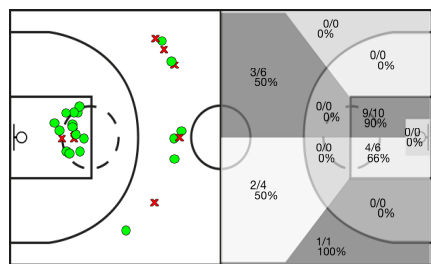

UE Horta

5i	Dr	JUGADOR	Min	Pts	Tiros 2	Tiros 3	Tiros Libres	REBOTES					TAPONES			FALTAS				
								T	RD	RO	Asis...	PR	PP	Fv	Co	Mts	Cm	Re	Vi	Va
	3	Xavi Verges	22:04	6	3/7 42%	0/2 0%	0/0 0%	1	1	0	0	1	0	0	1	0	3	0	0/0	-2
	4	Bernat Mesa	28:20	14	1/2 50%	3/7 42%	3/4 75%	4	4	0	1	2	2	0	0	0	5	3	0/0	11
*	5	Javier Calero	22:39	4	0/1 0%	1/5 20%	1/2 50%	0	0	0	0	1	2	0	1	0	3	2	0/0	-5
*	8	Samper	00:00	0	0/0 0%	0/0 0%	0/0 0%	0	0	0	0	0	0	0	0	0	0	0	0/0	0
*	10	Miquel Rizzo	19:24	0	0/0 0%	0/3 0%	0/0 0%	1	1	0	2	0	1	0	0	0	1	0	0/0	-2
*	11	Oliver	04:03	0	0/0 0%	0/0 0%	0/0 0%	1	1	0	0	0	0	0	0	0	1	0	0/0	0
	13	David Ferrer	29:53	10	4/8 50%	0/4 0%	2/3 66%	8	6	2	0	1	4	0	0	0	3	4	1/0	7
	14	Miquel Baena	09:31	0	0/0 0%	0/0 0%	0/0 0%	0	0	0	0	0	1	0	0	0	2	0	0/0	-3
	15	Sergi Clotet	25:19	0	0/1 0%	0/3 0%	0/0 0%	2	1	1	2	0	3	0	1	0	4	2	0/0	-6
	16	Jose Marin	27:16	6	2/8 25%	0/0 0%	2/4 50%	3	2	1	0	3	1	1	0	0	4	4	0/0	4
	44	Riola	03:32	0	0/1 0%	0/0 0%	0/0 0%	0	0	0	0	0	0	0	0	0	0	0	0/0	-1
	47	Palacios	07:59	3	1/2 50%	0/1 0%	1/2 50%	1	1	0	0	0	0	0	0	0	2	1	0/0	0
		UEH	200:00	0	0/0 0%	0/0 0%	0/0 0%	0	0	0	0	0	0	0	0	0	0	1	0/2	1
			200:00	43	11/30 36%	4/25 16%	9/15 60%	21	17	4	5	8	14	1	3	0	28	16	1/0	3

AESC Ramon Llull

1, 2 PERIODOS