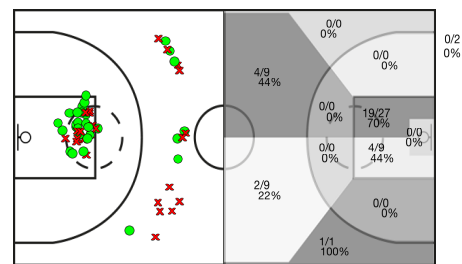

UE Horta

5i	Dr	JUGADOR	Min	Pts	Tiros 2	Tiros 3	Tiros Libres	REBOTES					TAPONES			FALTAS				
								T	RD	RO	Asis...	PR	PP	Fv	Co	Mts	Cm	Re	Vi	Va
	3	Xavi Verges	22:04	6	3/7 42%	0/2 0%	0/0 0%	1	1	0	0	1	0	0	1	0	3	0	0/0	-2
	4	Bernat Mesa	28:20	14	1/2 50%	3/7 42%	3/4 75%	4	4	0	1	2	2	0	0	0	5	3	0/0	11
*	5	Javier Calero	22:39	4	0/1 0%	1/5 20%	1/2 50%	0	0	0	0	1	2	0	1	0	3	2	0/0	-5
*	8	Samper	00:00	0	0/0 0%	0/0 0%	0/0 0%	0	0	0	0	0	0	0	0	0	0	0	0/0	0
*	10	Miquel Rizzo	19:24	0	0/0 0%	0/3 0%	0/0 0%	1	1	0	2	0	1	0	0	0	1	0	0/0	-2
*	11	Oliver	04:03	0	0/0 0%	0/0 0%	0/0 0%	1	1	0	0	0	0	0	0	0	1	0	0/0	0
	13	David Ferrer	29:53	10	4/8 50%	0/4 0%	2/3 66%	8	6	2	0	1	4	0	0	0	3	4	1/0	7
	14	Miquel Baena	09:31	0	0/0 0%	0/0 0%	0/0 0%	0	0	0	0	0	1	0	0	0	2	0	0/0	-3
	15	Sergi Clotet	25:19	0	0/1 0%	0/3 0%	0/0 0%	2	1	1	2	0	3	0	1	0	4	2	0/0	-6
	16	Jose Marin	27:16	6	2/8 25%	0/0 0%	2/4 50%	3	2	1	0	3	1	1	0	0	4	4	0/0	4
	44	Riola	03:32	0	0/1 0%	0/0 0%	0/0 0%	0	0	0	0	0	0	0	0	0	0	0	0/0	-1
	47	Palacios	07:59	3	1/2 50%	0/1 0%	1/2 50%	1	1	0	0	0	0	0	0	0	2	1	0/0	0
		UEH	200:00	0	0/0 0%	0/0 0%	0/0 0%	0	0	0	0	0	0	0	0	0	0	1	0/2	1
			200:00	43	11/30 36%	4/25 16%	9/15 60%	21	17	4	5	8	14	1	3	0	28	16	1/0	3

AESC Ramon Llull

1, 2 PERIODOS

3, 4 PERIODOS

TOTAL %

UE Horta

AESC Ramon Llull

P1	P2	P3	P4	T
28	22	17	14	81

UE Horta