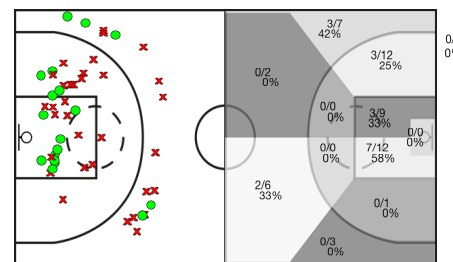

AESC RAMÓ LLULL

5i	Dr	JUGADOR	Min	Pts	Tiros 2	Tiros 3	Tiros Libres	REBOTES					TAPONES			FALTAS			
								T	RD	RO	Asis...	PR	PP	Fv	Co	Mts	Cm	Re	Vi
	4	GERARD HERNANDEZ	14:42	10	0/1 0%	3/5 60%	1/3 33%	0	0	0	0	0	0	0	0	4	3	0/0	4
*	5	SERGIO GALA	11:39	2	1/2 50%	0/0 0%	0/0 0%	0	0	0	0	0	0	0	2	0	0/0	-1	
*	7	MONTILLA S.	29:05	11	1/3 33%	2/3 66%	3/4 75%	1	1	0	1	0	0	0	3	2	0/0	8	
*	8	SDT PLAYER 8	17:48	0	0/0 0%	0/0 0%	0/0 0%	0	0	0	0	2	0	0	2	0	0/0	-4	
	9	IGNASI CORTES	23:58	5	1/5 20%	0/3 0%	3/6 50%	5	2	3	0	0	1	0	0	2	1	0/0	-2
*	11	DAVID PINO	32:42	2	0/1 0%	0/2 0%	2/2 100%	2	2	0	0	0	2	0	4	2	0/0	-3	
	12	JORDI PUIGARNAU	00:00	0	0/0 0%	0/0 0%	0/0 0%	0	0	0	0	0	0	0	0	0	0/0	0	
	13	TONI ARCO	00:00	0	0/0 0%	0/0 0%	0/0 0%	0	0	0	0	0	0	0	0	0	0/0	0	
	14	SERGI RUIZ	12:03	12	4/8 50%	0/0 0%	4/9 44%	7	5	2	0	0	0	0	5	7	0/0	12	
*	15	ALBERT SERRA	28:27	13	5/10 50%	0/1 0%	3/6 50%	4	4	0	0	0	4	0	3	6	0/0	7	
	17	EDU CARRERES	15:26	7	2/3 66%	1/4 25%	0/0 0%	2	2	0	0	0	0	0	0	0	0/0	5	
	18	IGNACIO GOÑI	14:10	0	0/1 0%	0/0 0%	0/0 0%	3	3	0	0	1	0	0	1	1	0/0	1	
		RLL	200:00	2	0/0 0%	0/0 0%	2/2 100%	0	0	0	0	0	2	0	0	8	0/3	8	
			200:00	64	14/34 41%	6/18 33%	18/32 56%	24	19	5	1	0	12	0	26	22	0/0	27	

SEDIS HIDROLOGY

1, 2 PERIODOS

3, 4 PERIODOS

TOTAL %

AESC RAMÓ LLULL

SEDIS HIDROLOGY

P1	P2	P3	P4	T
16	7	17	20	60

AESC RAMÓ LLULL