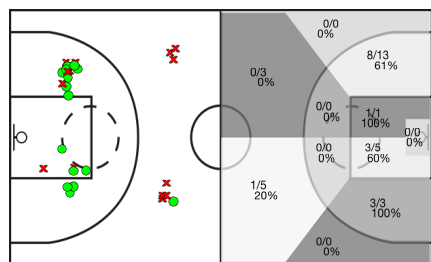

Igualada

5i	Dr	JUGADOR	Min	Pts	Tiros 2	Tiros 3	Tiros Libres	REBOTES					TAPONES			FALTAS				
								T	RD	RO	Asis...	PR	PP	Fv	Co	Mts	Cm	Re	Vi	Va
	4	Quim Padros	16:12	5	0/0 0%	1/1 100%	2/2 100%	0	0	0	1	0	0	0	0	0	1	1	0/0	6
*	5	Roger riu	24:07	9	2/4 50%	1/5 20%	2/3 66%	2	2	0	0	0	0	1	0	0	2	3	1/0	6
	6	Edu Burgues	16:53	7	1/3 33%	1/1 100%	2/2 100%	2	1	1	0	0	0	0	1	0	3	2	0/0	5
*	7	Miki Moliner	23:48	13	6/7 85%	0/0 0%	1/2 50%	1	1	0	0	1	0	0	0	0	2	3	1/0	14
	8	Jordi Torres	21:53	7	0/0 0%	0/3 0%	7/10 70%	3	2	1	1	1	2	0	0	0	3	3	1/0	4
*	10	Carles Fons	22:14	19	5/6 83%	3/7 42%	0/2 0%	3	2	1	0	0	0	0	0	0	0	2	1/0	17
	12	Adrià Gual	23:56	10	0/1 0%	2/4 50%	4/4 100%	0	0	0	0	1	2	0	0	0	5	2	0/0	3
	14	Albert Roca	10:56	7	3/4 75%	0/0 0%	1/4 25%	3	2	1	0	0	1	0	0	0	2	2	0/0	5
	15	Benito	00:28	0	0/0 0%	0/0 0%	0/0 0%	0	0	0	0	0	0	0	0	0	0	0	0/0	0
	17	Miquel Padros	00:00	0	0/0 0%	0/0 0%	0/0 0%	0	0	0	0	0	0	0	0	0	0	0	0/0	0
*	18	Edu Tejero	23:31	4	1/5 20%	0/1 0%	2/8 25%	4	2	2	0	0	0	0	0	0	0	4	0/0	1
*	21	Samu Laguarda	16:02	4	2/2 100%	0/2 0%	0/0 0%	1	1	0	0	0	0	0	0	0	0	0	0/0	3
		IGU	200:00	0	0/0 0%	0/0 0%	0/0 0%	0	0	0	0	0	0	0	0	0	0	7	0/2	7
			200:00	85	20/32 62%	8/24 33%	21/37 56%	19	13	6	2	3	5	1	1	0	18	22	4/0	64

AESC Ramon Llull

1, 2 PERIODOS