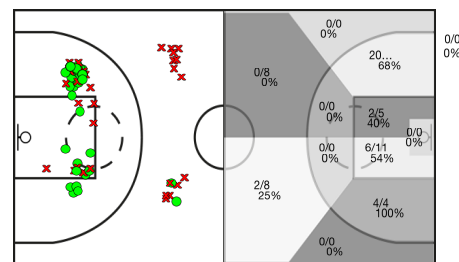

Igualada

5i	Dr	JUGADOR	Min	Pts	Tiros 2	Tiros 3	Tiros Libres	REBOTES					TAPONES			FALTAS				
								T	RD	RO	Asis...	PR	PP	Fv	Co	Mts	Cm	Re	Vi	Va
	4	Quim Padros	16:12	5	0/0 0%	1/1 100%	2/2 100%	0	0	0	1	0	0	0	0	0	1	1	0/0	6
*	5	Roger riu	24:07	9	2/4 50%	1/5 20%	2/3 66%	2	2	0	0	0	0	1	0	0	2	3	1/0	6
	6	Edu Burgues	16:53	7	1/3 33%	1/1 100%	2/2 100%	2	1	1	0	0	0	0	1	0	3	2	0/0	5
*	7	Miki Moliner	23:48	13	6/7 85%	0/0 0%	1/2 50%	1	1	0	0	1	0	0	0	0	2	3	1/0	14
	8	Jordi Torres	21:53	7	0/0 0%	0/3 0%	7/10 70%	3	2	1	1	1	2	0	0	0	3	3	1/0	4
*	10	Carles Fons	22:14	19	5/6 83%	3/7 42%	0/2 0%	3	2	1	0	0	0	0	0	0	0	2	1/0	17
	12	Adrià Gual	23:56	10	0/1 0%	2/4 50%	4/4 100%	0	0	0	0	1	2	0	0	0	5	2	0/0	3
	14	Albert Roca	10:56	7	3/4 75%	0/0 0%	1/4 25%	3	2	1	0	0	1	0	0	0	2	2	0/0	5
	15	Benito	00:28	0	0/0 0%	0/0 0%	0/0 0%	0	0	0	0	0	0	0	0	0	0	0	0/0	0
	17	Miquel Padros	00:00	0	0/0 0%	0/0 0%	0/0 0%	0	0	0	0	0	0	0	0	0	0	0	0/0	0
*	18	Edu Tejero	23:31	4	1/5 20%	0/1 0%	2/8 25%	4	2	2	0	0	0	0	0	0	0	4	0/0	1
*	21	Samu Laguarda	16:02	4	2/2 100%	0/2 0%	0/0 0%	1	1	0	0	0	0	0	0	0	0	0	0/0	3
		IGU	200:00	0	0/0 0%	0/0 0%	0/0 0%	0	0	0	0	0	0	0	0	0	0	7	0/2	7
			200:00	85	20/32 62%	8/24 33%	21/37 56%	19	13	6	2	3	5	1	1	0	18	22	4/0	64

AESC Ramon Llull

1, 2 PERIODOS

3, 4 PERIODOS

TOTAL %

Igualada

AESC Ramon Llull

P1	P2	P3	P4	T
17	18	20	25	80

Igualada