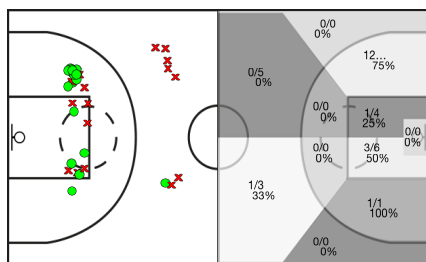

3, 4 PERIODOS