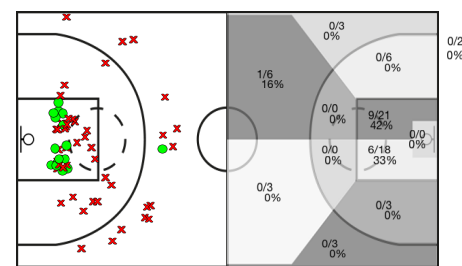

ASFE SANTFRUITOS vs BENCRIADA A

ASFE SANTFRUITOS

5i	Dr.	JUGADORA	Min	Pts	Tirs 2	Tirs 3	Tirs lliures	REBOTS			TAPS			FALTES						
								T	RD	RO	Asis...	PR	PP	Fv	Co	Esx	Cm	Re	Vi	Va
	4	CRISTINA MOYA	21:08	4	2/8 25%	0/0 0%	0/0 0%	3	1	2	0	0	2	0	0	0	2	0	0/0	-3
	5	ANNA PARCERISA	02:36	2	0/0 0%	0/0 0%	2/2 100%	0	0	0	0	0	0	0	0	0	0	1	0/0	3
*	6	ALBA MUNS	27:10	10	2/6 33%	0/0 0%	6/8 75%	6	2	4	1	2	3	0	1	0	2	4	0/0	11
	8	MARIONA TEIXIDO	14:51	2	1/7 14%	0/2 0%	0/0 0%	4	1	3	0	1	1	0	0	0	2	0	0/0	-4
*	9	LIDIA GIMENEZ	25:29	5	1/6 16%	0/1 0%	3/6 50%	5	5	0	1	4	2	0	0	2	5	1/0	7	
	10	AINA MARTI	17:46	4	2/3 66%	0/1 0%	0/0 0%	2	2	0	0	3	0	0	0	3	0	0/0	4	
*	11	LAIA ROSELL	22:05	5	2/3 66%	0/0 0%	1/2 50%	4	3	1	0	0	0	0	0	2	2	0/0	7	
*	13	ALBA GARCIA	33:01	1	0/3 0%	0/4 0%	1/2 50%	4	3	1	3	4	4	0	0	2	2	0/0	0	
*	14	HELENA SANTAMARIA	33:49	16	5/11 45%	1/7 14%	3/3 100%	5	3	2	0	1	3	0	0	2	3	0/2	8	
	15	JUDIT CUENCA	02:05	0	0/1 0%	0/0 0%	0/0 0%	0	0	0	0	0	0	0	0	1	0	0/0	-2	
		ASF	200:00	0	0/0 0%	0/0 0%	0/0 0%	0	0	0	0	0	0	0	0	0	2	0/1	2	
			200:00	49	15/48 31%	1/15 6%	16/23 69%	33	20	13	5	15	15	0	1	0	18	17	1/2	31

BENCRIADA A

5i	Dr.	JUGADORA	Min	Pts	Tirs 2	Tirs 3	Tirs lliures	REBOTS			TAPS			FALTES						
								T	RD	RO	Asis...	PR	PP	Fv	Co	Esx	Cm	Re	Vi	Va
*	4	ARI BOSCH	31:04	7	1/2 50%	1/5 20%	2/2 100%	2	2	0	0	0	1	0	0	0	1	1	0/0	3
*	5	NURIA TRABAL	27:13	4	2/7 28%	0/0 0%	0/0 0%	5	4	1	1	3	1	0	0	1	1	0/0	7	
	6	HELEN TRABAL	00:00	0	0/0 0%	0/0 0%	0/0 0%	0	0	0	0	0	0	0	0	0	0	0/0	0	
	9	JUDITH PARELLA	17:09	9	3/4 75%	0/1 0%	3/4 75%	2	2	0	0	0	0	0	0	0	2	2/0	10	
	10	ELENA TEIXIDO	24:54	9	2/3 66%	1/1 100%	2/2 100%	8	7	1	1	3	1	0	0	2	1	0/0	18	
	11	CLARA DOMINGO	13:18	11	3/5 60%	0/1 0%	5/6 83%	1	1	0	0	1	0	0	0	2	5	0/0	10	
	12	CAROL DUBE	10:46	8	2/4 50%	0/0 0%	4/6 66%	3	1	2	0	0	1	0	0	3	3	0/0	6	
*	13	CLAUDIA ARBOLEAS	21:23	6	2/6 33%	0/0 0%	2/2 100%	6	4	2	0	1	1	0	0	2	1	1/0	7	
*	14	MONTSE GALLEGOS	31:16	12	0/0 0%	4/7 57%	0/0 0%	4	4	0	1	2	0	0	0	3	0	0/0	13	
*	15	ESTER COROMINOLA	11:52	2	1/3 33%	0/0 0%	0/0 0%	4	4	0	0	1	2	1	0	5	1	0/0	0	
	19	CLAUDIA SERRA	11:05	6	3/4 75%	0/0 0%	0/1 0%	4	3	1	0	0	1	0	0	0	1	0/0	8	
	21	CARLA DUCH	00:00	0	0/0 0%	0/0 0%	0/0 0%	0	0	0	0	0	0	0	0	0	0	0/0	0	
		CBB	200:00	0	0/0 0%	0/0 0%	0/0 0%	0	0	0	0	0	0	0	0	0	2	0/1	2	

ASFE SANTFRUITOS