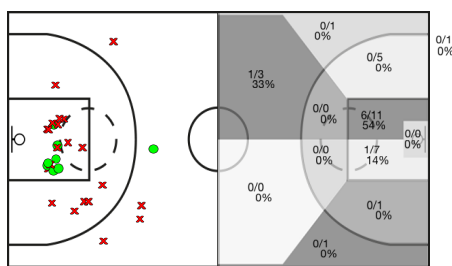

ASFE SANTFRUITOS vs BENCRIADA A

ASFE SANTFRUITOS

5i	Dr.	JUGADORA	Min	Pts	Tirs 2	Tirs 3	Tirs lliures	REBOTS			TAPS			FALTES						
								T	RD	RO	Asis...	PR	PP	Fv	Co	Esx	Cm	Re	Vi	Va
	4	CRISTINA MOYA	21:08	4	2/8 25%	0/0 0%	0/0 0%	3	1	2	0	0	2	0	0	0	2	0	0/0	-3
	5	ANNA PARCERISA	02:36	2	0/0 0%	0/0 0%	2/2 100%	0	0	0	0	0	0	0	0	0	0	1	0/0	3
*	6	ALBA MUNS	27:10	10	2/6 33%	0/0 0%	6/8 75%	6	2	4	1	2	3	0	1	0	2	4	0/0	11
	8	MARIONA TEIXIDO	14:51	2	1/7 14%	0/2 0%	0/0 0%	4	1	3	0	1	1	0	0	0	2	0	0/0	-4
*	9	LIDIA GIMENEZ	25:29	5	1/6 16%	0/1 0%	3/6 50%	5	5	0	1	4	2	0	0	2	5	1/0	7	
	10	AINA MARTI	17:46	4	2/3 66%	0/1 0%	0/0 0%	2	2	0	0	3	0	0	0	3	0	0/0	4	
*	11	LAIA ROSELL	22:05	5	2/3 66%	0/0 0%	1/2 50%	4	3	1	0	0	0	0	0	2	2	0/0	7	
*	13	ALBA GARCIA	33:01	1	0/3 0%	0/4 0%	1/2 50%	4	3	1	3	4	4	0	0	2	2	0/0	0	
*	14	HELENA SANTAMARIA	33:49	16	5/11 45%	1/7 14%	3/3 100%	5	3	2	0	1	3	0	0	2	3	0/2	8	
	15	JUDIT CUENCA	02:05	0	0/1 0%	0/0 0%	0/0 0%	0	0	0	0	0	0	0	0	1	0	0/0	-2	
		ASF	200:00	0	0/0 0%	0/0 0%	0/0 0%	0	0	0	0	0	0	0	0	0	2	0/1	2	
			200:00	49	15/48 31%	1/15 6%	16/23 69%	33	20	13	5	15	15	0	1	0	18	17	1/2	31

BENCRIADA A

5i	Dr.	JUGADORA	Min	Pts	Tirs 2	Tirs 3	Tirs lliures	REBOTS			TAPS			FALTES						
								T	RD	RO	Asis...	PR	PP	Fv	Co	Esx	Cm	Re	Vi	Va
*	4	ARI BOSCH	31:04	7	1/2 50%	1/5 20%	2/2 100%	2	2	0	0	0	1	0	0	0	1	1	0/0	3
*	5	NURIA TRABAL	27:13	4	2/7 28%	0/0 0%	0/0 0%	5	4	1	1	3	1	0	0	1	1	0/0	7	
	6	HELEN TRABAL	00:00	0	0/0 0%	0/0 0%	0/0 0%	0	0	0	0	0	0	0	0	0	0	0/0	0	
	9	JUDITH PARELLA	17:09	9	3/4 75%	0/1 0%	3/4 75%	2	2	0	0	0	0	0	0	0	2	2/0	10	
	10	ELENA TEIXIDO	24:54	9	2/3 66%	1/1 100%	2/2 100%	8	7	1	1	3	1	0	0	2	1	0/0	18	
	11	CLARA DOMINGO	13:18	11	3/5 60%	0/1 0%	5/6 83%	1	1	0	0	1	0	0	0	2	5	0/0	10	
	12	CAROL DUBE	10:46	8	2/4 50%	0/0 0%	4/6 66%	3	1	2	0	0	1	0	0	3	3	0/0	6	
*	13	CLAUDIA ARBOLEAS	21:23	6	2/6 33%	0/0 0%	2/2 100%	6	4	2	0	1	1	0	0	2	1	1/0	7	
*	14	MONTSE GALLEGOS	31:16	12	0/0 0%	4/7 57%	0/0 0%	4	4	0	1	2	0	0	0	3	0	0/0	13	
*	15	ESTER COROMINOLA	11:52	2	1/3 33%	0/0 0%	0/0 0%	4	4	0	0	1	2	1	0	5	1	0/0	0	
	19	CLAUDIA SERRA	11:05	6	3/4 75%	0/0 0%	0/1 0%	4	3	1	0	0	1	0	0	0	1	0/0	8	
	21	CARLA DUCH	00:00	0	0/0 0%	0/0 0%	0/0 0%	0	0	0	0	0	0	0	0	0	0	0/0	0	
		CBB	200:00	0	0/0 0%	0/0 0%	0/0 0%	0	0	0	0	0	0	0	0	0	2	0/1	2	

ASFE SANTFRUITOS