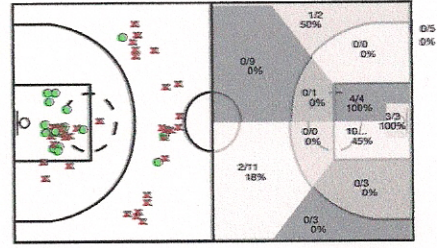

JAC SANTS

Si	Dr	JUGADOR	Min	Pts	Tiros 2	Tiros 3	Tiros Libres	REBOTES			Asis...	PR	PP	TAPONES		FALTAS				
								T	RD	RO				Fv	Co	Mts	Cm	Re	Vi	Va
	5	JORDI COSTA	00:00	0	0/0 0%	0/0 0%	0/0 0%	0	0	0	0	0	0	0	0	0	0	0	0/0	0
	6	JAUME RIBAS	00:53	0	0/0 0%	0/0 0%	0/0 0%	1	1	0	0	0	0	0	0	1	0	0/0	0	
*	7	IGNASI BELVER	23:20	13	2/5 40%	2/3 66%	3/4 75%	2	1	1	1	0	1	0	0	0	2	3	0/0	11
	8	GUILLEM PALOU	00:00	0	0/0 0%	0/0 0%	0/0 0%	0	0	0	0	0	0	0	0	0	0	0	0/0	0
	9	EDUARD COLL	27:56	2	1/2 50%	0/3 0%	0/0 0%	5	3	2	0	1	1	0	0	1	1	0/0	3	
	10	OSCAR MARTINEZ	00:00	0	0/0 0%	0/0 0%	0/0 0%	0	0	0	0	0	0	0	0	0	0	0	0/0	0
*	11	MARC PAGES	27:55	19	0/2 0%	5/7 71%	4/4 100%	3	2	1	3	2	2	0	0	0	4	4	0/0	21
*	12	ADRIA VAZQUEZ	33:15	13	3/12 25%	1/4 25%	4/7 57%	7	3	4	3	2	3	0	1	0	4	6	0/0	8
*	13	SERGI MARCO	27:59	6	1/3 33%	0/1 0%	4/6 66%	5	3	2	0	2	3	0	0	0	2	4	0/0	7
	15	GERARD GALBETE	27:26	4	1/3 33%	0/0 0%	2/6 33%	4	4	0	0	0	1	2	0	0	3	6	0/0	6
*	16	GERARD CUENCA	30:23	4	2/6 33%	0/1 0%	0/2 0%	6	6	0	3	2	2	0	0	0	3	1	0/0	4
	17	CARLES RIBO	00:53	0	0/0 0%	0/0 0%	0/0 0%	0	0	0	0	0	0	0	0	0	0	0	0/0	0
		JS	200:00	0	0/0 0%	0/0 0%	0/0 0%	0	0	0	0	0	0	0	0	0	0	1	0/0	1
			200:00	61	10/33 30%	8/19 42%	17/29 58%	33	23	10	10	9	13	2	1	0	20	25	0/0	60

SANT ANDREU NATZARET

1, 2 PERIODOS

3, 4 PERIODOS

TOTAL %

JAC SANTS

SANT ANDREU NATZARET

P1	P2	P3	P4	T
16	7	17	15	55

JAC SANTS