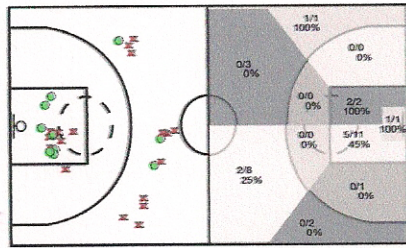

3, 4 PERIODOS