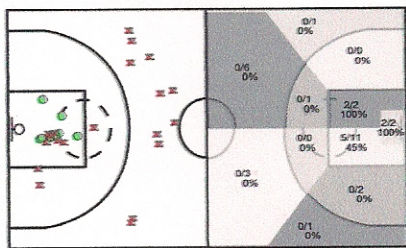

JAC SANTS

Si	Dr	JUGADOR	Min	Pts	Tiros 2	Tiros 3	Tiros Libres	REBOTES			Asis...	PR	PP	TAPONES		FALTAS				
								T	RD	RO				Fv	Co	Mts	Cm	Re	Vi	Va
	5	JORDI COSTA	00:00	0	0/0 0%	0/0 0%	0/0 0%	0	0	0	0	0	0	0	0	0	0	0	0/0	0
	6	JAUME RIBAS	00:53	0	0/0 0%	0/0 0%	0/0 0%	1	1	0	0	0	0	0	0	1	0	0/0	0	
*	7	IGNASI BELVER	23:20	13	2/5 40%	2/3 66%	3/4 75%	2	1	1	1	0	1	0	0	0	2	3	0/0	11
	8	GUILLEM PALOU	00:00	0	0/0 0%	0/0 0%	0/0 0%	0	0	0	0	0	0	0	0	0	0	0	0/0	0
	9	EDUARD COLL	27:56	2	1/2 50%	0/3 0%	0/0 0%	5	3	2	0	1	1	0	0	1	1	0/0	3	
	10	OSCAR MARTINEZ	00:00	0	0/0 0%	0/0 0%	0/0 0%	0	0	0	0	0	0	0	0	0	0	0	0/0	0
*	11	MARC PAGES	27:55	19	0/2 0%	5/7 71%	4/4 100%	3	2	1	3	2	2	0	0	0	4	4	0/0	21
*	12	ADRIA VAZQUEZ	33:15	13	3/12 25%	1/4 25%	4/7 57%	7	3	4	3	2	3	0	1	0	4	6	0/0	8
*	13	SERGI MARCO	27:59	6	1/3 33%	0/1 0%	4/6 66%	5	3	2	0	2	3	0	0	0	2	4	0/0	7
	15	GERARD GALBETE	27:26	4	1/3 33%	0/0 0%	2/6 33%	4	4	0	0	0	1	2	0	0	3	6	0/0	6
*	16	GERARD CUENCA	30:23	4	2/6 33%	0/1 0%	0/2 0%	6	6	0	3	2	2	0	0	0	3	1	0/0	4
	17	CARLES RIBO	00:53	0	0/0 0%	0/0 0%	0/0 0%	0	0	0	0	0	0	0	0	0	0	0	0/0	0
		JS	200:00	0	0/0 0%	0/0 0%	0/0 0%	0	0	0	0	0	0	0	0	0	0	1	0/0	1
			200:00	61	10/33 30%	8/19 42%	17/29 58%	33	23	10	10	9	13	2	1	0	20	25	0/0	60

SANT ANDREU NATZARET

1, 2 PERIODOS