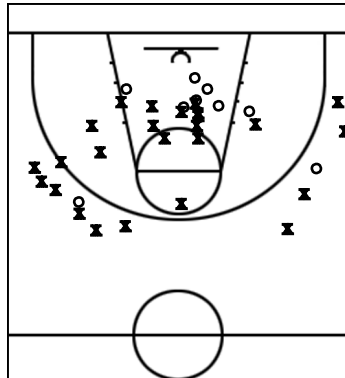

3r i 4t QUART