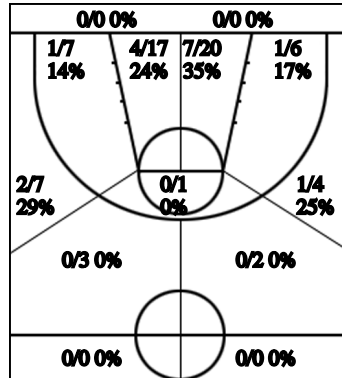

UNI GIRONA CB vs IBERHOGAR CORNELLA (29/05/09)

Estadístiques UNI GIRONA CB

Si	Dr	Jugador	Min	Pts	Tirs 2	Tirs 3	Tirs 2c	T.Lliures	Rebots			Taps			Faltes					
									T	RD	RO	As	PR	PP	Fv	Co	Hax	Cm	Re	Val
		5 Anna Boza	15	2				2/2 100%	4	4							3	2	4	
*		6 Claudia del Moral	12	3		1/4 25%			1	1			1	1			3		-2	
		7 Isabel Lily	10						1	1										
*		8 Maria Reyes	29	8	0/1 0%	2/5 40%	1/7 14%		4	2	2	1	2	1		1	2		1	
		9 Anna Jodar	29	8	0/4 0%	0/2 0%	2/7 29%	4/6 67%	12	5	7	1	3	3		2	1	5	10	
*		10 Marta Fernandez	27	13	0/3 0%	0/2 0%	6/13 46%	1/2 50%	3	2	1		3	1	1	1	4	4	5	
*		11 Marina Selva	9		0/1 0%				1	1			1					1	2	
		12 Paula Valera	19	6	1/2 50%	0/3 0%	2/5 40%	0/2 0%	2	1	1		1			1	1	1	-1	
*		15 Marta Troyano	11		0/2 0%				1	1			1				1		-1	
		19 Ainoa Mendez	20	2	1/1 100%		0/3 0%		4	3	1							1	4	
		22 Noelia Jimenez	19	1			0/2 0%	1/2 50%	4	2	2					1	1	1	1	
UNI		Equip																		
Total		UNI GIRONA CB	200	43	2/14 14%	3/16 19%	11/37 30%	8/14 57%	37	23	14	2	12	8	1	6		16	15	23

Estadístiques IBERHOGAR CORNELLA

Si	Dr	Jugador	Min	Pts	Tirs 2	Tirs 3	Tirs 2c	T.Lliures	Rebots			Taps			Faltes					
									T	RD	RO	As	PR	PP	Fv	Co	Hax	Cm	Re	Val
		4 Ariana Assalit	20	3		1/2 50%	0/1 0%		4	3	1	1							1	5
*		5 Yaiza Rodriguez	24	6		2/3 67%	0/3 0%		7	5	2			3	1			2	3	8
		6 Paula Ortí	18	4	0/1 0%		2/6 33%	0/1 0%	5	2	3	1	1	1				1	2	5
		7 Laia Perez	19	13	0/1 0%	3/5 60%	1/3 33%	2/4 50%	4	4		1	1	2				4	2	8
*		8 Andrea Hidalgo	14		0/1 0%	0/1 0%			2	2		1		1				1		-1
*		10 Maria Pilan	24	5	1/5 20%		1/3 33%	1/2 50%	2	2			1	2		1		1	3	
*		11 Elisabet Lopez	11	5			1/1 100%	3/4 75%	9	5	4			1				1	3	14
		12 Ariadna Aragon	26	9	0/1 0%	1/3 33%	3/6 50%	0/1 0%	2	2		2	1	4				1	2	4
		14 Carolina del Sant...	27	14	0/1 0%	0/1 0%	7/14 50%		23	11	12		2		5			3		32
*		15 Julia Marba	17	2	0/1 0%		1/2 50%		2	2								1		1
IBE		Equip																		
Total		IBERHOGAR CORNEL...	200	61	1/11 9%	7/15 47%	16/39 41%	6/12 50%	60	38	22	6	6	16	6	1		15	16	76

Carta de Tir UNI GIRONA CB

TOTAL %

UNI GIRO	P1	P2	P3	P4	T
	9	11	14	9	43

IBERHOGA	P1	P2	P3	P4	T
	8	21	17	15	61