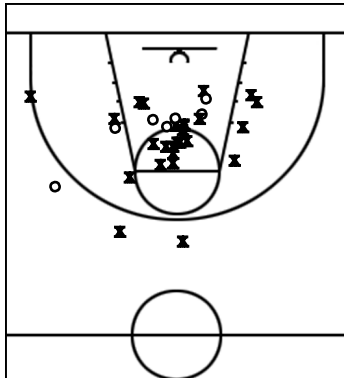

Estadístiques UNI GIRONA CB

Si	Dr	Jugador	Min	Pts	Tirs 2	Tirs 3	Tirs 2c	T.Lliures	Rebots			Taps			Faltes					
									T	RD	RO	As	PR	PP	Fv	Co	Hax	Cm	Re	Val
		5 Anna Boza	15	2				2/2 100%	4	4							3	2	4	
*		6 Claudia del Moral	12	3		1/4 25%			1	1			1	1			3		-2	
		7 Isabel Lily	10						1	1										
*		8 Maria Reyes	29	8	0/1 0%	2/5 40%	1/7 14%		4	2	2	1	2	1		1	2		1	
		9 Anna Jodar	29	8	0/4 0%	0/2 0%	2/7 29%	4/6 67%	12	5	7	1	3	3		2	1	5	10	
*		10 Marta Fernandez	27	13	0/3 0%	0/2 0%	6/13 46%	1/2 50%	3	2	1		3	1	1	1	4	4	5	
*		11 Marina Selva	9		0/1 0%				1	1			1					1	2	
		12 Paula Valera	19	6	1/2 50%	0/3 0%	2/5 40%	0/2 0%	2	1	1		1			1	1	1	-1	
*		15 Marta Troyano	11		0/2 0%				1	1			1				1		-1	
		19 Ainoa Mendez	20	2	1/1 100%		0/3 0%		4	3	1							1	4	
		22 Noelia Jimenez	19	1			0/2 0%	1/2 50%	4	2	2					1	1	1	1	
UNI		Equip																		
Total		UNI GIRONA CB	200	43	2/14 14%	3/16 19%	11/37 30%	8/14 57%	37	23	14	2	12	8	1	6		16	15	23

Estadístiques IBERHOGAR CORNELLA

Si	Dr	Jugador	Min	Pts	Tirs 2	Tirs 3	Tirs 2c	T.Lliures	Rebots			Taps			Faltes					
									T	RD	RO	As	PR	PP	Fv	Co	Hax	Cm	Re	Val
		4 Ariana Assalit	20	3		1/2 50%	0/1 0%		4	3	1	1							1	5
*		5 Yaiza Rodriguez	24	6		2/3 67%	0/3 0%		7	5	2			3	1			2	3	8
		6 Paula Ortí	18	4	0/1 0%		2/6 33%	0/1 0%	5	2	3	1	1	1				1	2	5
		7 Laia Perez	19	13	0/1 0%	3/5 60%	1/3 33%	2/4 50%	4	4		1	1	2				4	2	8
*		8 Andrea Hidalgo	14		0/1 0%	0/1 0%			2	2		1		1				1		-1
*		10 Maria Pilan	24	5	1/5 20%		1/3 33%	1/2 50%	2	2			1	2		1		1	3	
*		11 Elisabet Lopez	11	5			1/1 100%	3/4 75%	9	5	4			1				1	3	14
		12 Ariadna Aragon	26	9	0/1 0%	1/3 33%	3/6 50%	0/1 0%	2	2		2	1	4				1	2	4
		14 Carolina del Sant...	27	14	0/1 0%	0/1 0%	7/14 50%		23	11	12		2		5			3		32
*		15 Julia Marba	17	2	0/1 0%		1/2 50%		2	2								1		1
IBE		Equip																		
Total		IBERHOGAR CORNEL...	200	61	1/11 9%	7/15 47%	16/39 41%	6/12 50%	60	38	22	6	6	16	6	1		15	16	76

Carta de Tir UNI GIRONA CB

1r i 2n QUART